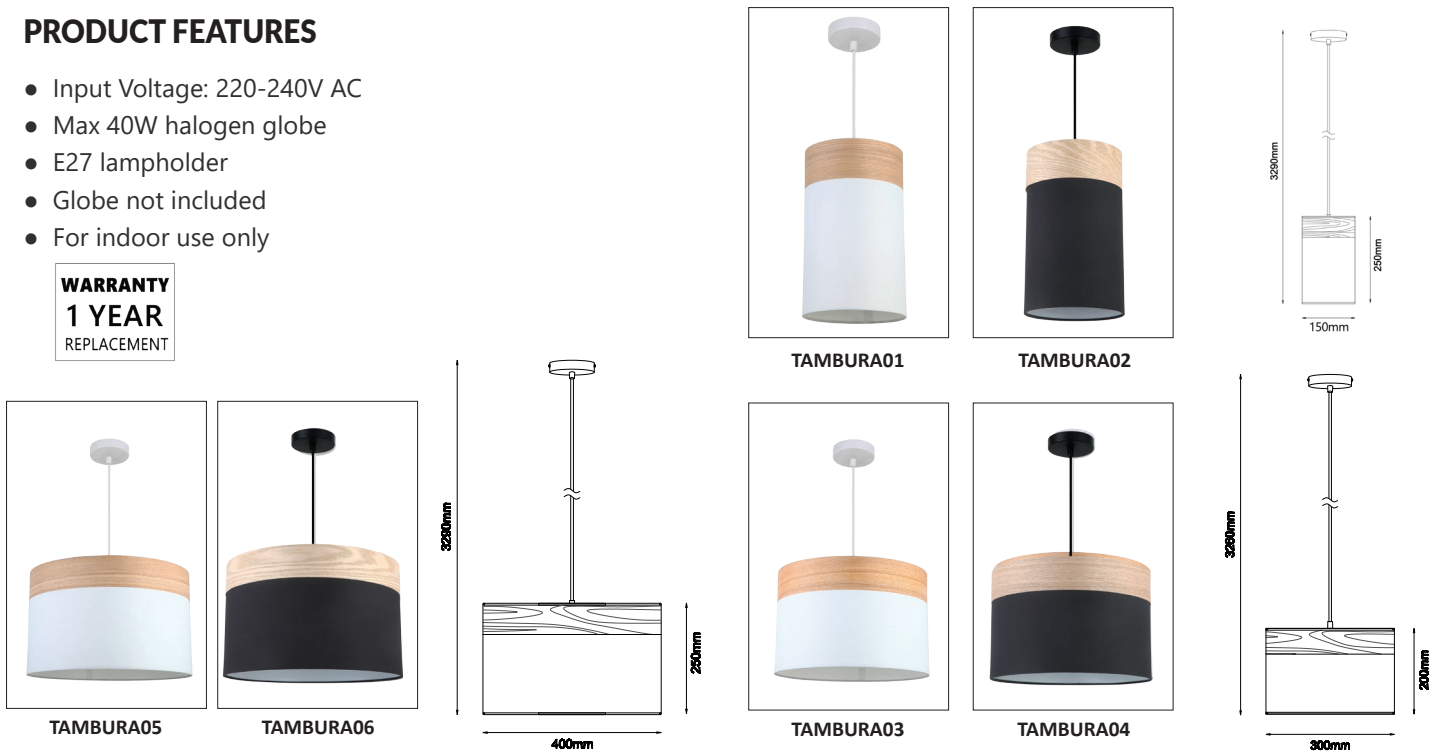

TAMBURA SERIES E27 MODERN PENDANT LIGHTS

PRODUCT FEATURES

- Input Voltage: 220-240V AC
- Max 40W halogen globe
- E27 lampholder
- Globe not included
- For indoor use only

WARRANTY
1 YEAR
REPLACEMENT

PART NO.	DESCRIPTION	LENGTH (mm)	DIAM (mm)	CABLE (mm)	CANOPY OD(MM)	CANOPY DEPTH (mm)	WEIGHT (KG)	BOX (cm)	CARTON QTY
TAMBURA01	PENDANT ES Small OBLONG (WH Cloth Shade with Blonde Wood Trim)	250	Ø150	3000	Ø100	25	0.5	18 x 18 x 34	10
TAMBURA02	PENDANT ES Small OBLONG (BLK Cloth Shade with Blonde Wood Trim)	250	Ø150	3000	Ø100	25	0.5	18 x 18 x 34	10
TAMBURA03	PENDANT ES Medium RND (WH Cloth Shade with Blonde Wood Trim)	200	Ø300	3000	Ø100	25	1.0	38 x 38 x 27	1
TAMBURA04	PENDANT ES Medium RND (BLK Cloth Shade with Blonde Wood Trim)	200	Ø300	3000	Ø100	25	1.0	38 x 38 x 27	1
TAMBURA05	PENDANT ES Large RND (WH Cloth Shade with Blonde Wood Trim)	250	Ø400	3000	Ø100	25	1.9	48 x 48 x 32	1
TAMBURA06	PENDANT ES Large RND (BLK Cloth Shade with Blonde Wood Trim)	250	Ø400	3000	Ø100	25	1.9	48 x 48 x 32	1