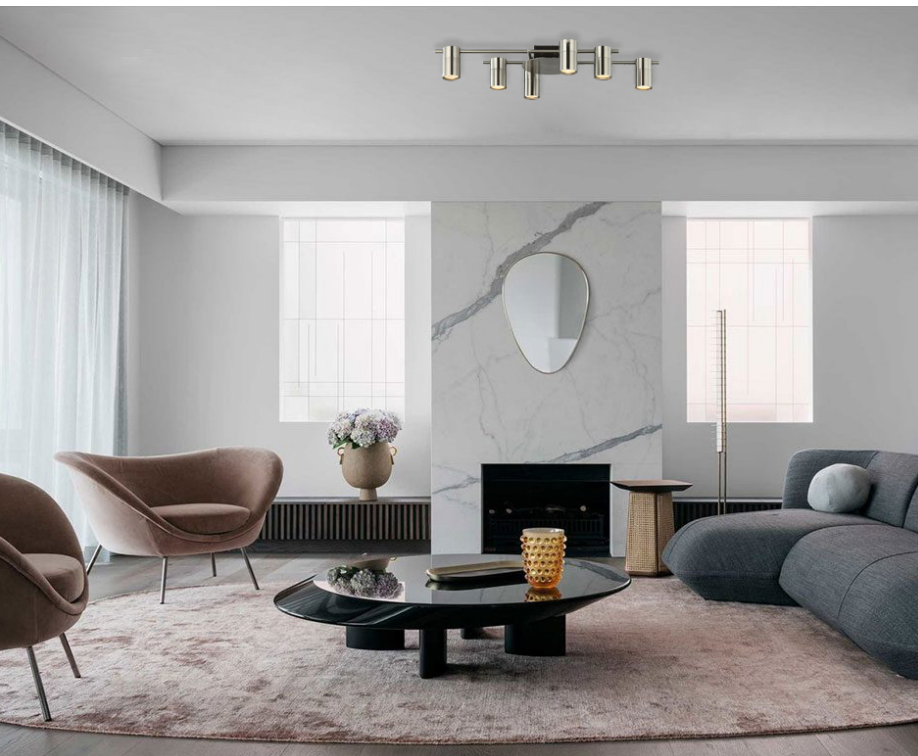

TACHE7-9

INTERIOR SPOT CEILING LIGHTS

with Adjustable Chrome Heads and Chrome Base

TACHE7

TACHE8

TACHE9

PRODUCT FEATURES:

- Input voltage: 220-240V
- Material: aluminium
- Lamp holder: GU10 (Max.35W globe)
- Globe not included
- For indoor use only
- Warranty: 1 year replacement