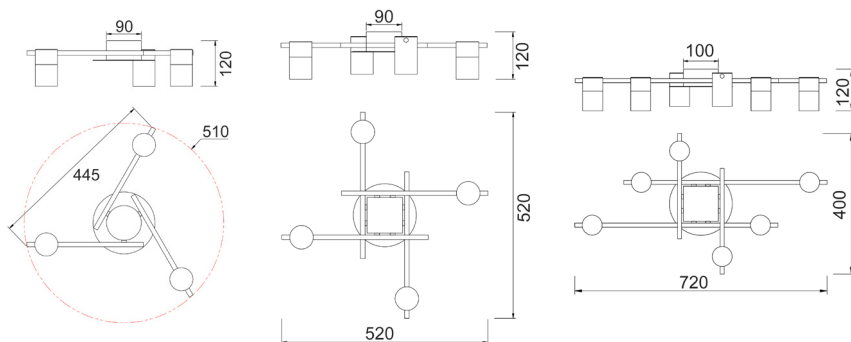

TACHE7-9

INTERIOR SPOT CEILING LIGHTS

with Adjustable Chrome Heads and Chrome Base

TACHE7

TACHE8

TACHE9

PRODUCT FEATURES:

- Input voltage: 220-240V
- Material: aluminium
- Lamp holder: GU10 (Max.35W globe)
- Globe not included
- For indoor use only
- Warranty: 1 year replacement

Warning: Adjustable Head but Maximum 15° either way. Adjusting more than the suggested angle will cause damage to the fitting.

Part No.	Description	Dimensions (mm)	Base (mm)	Canopy (mm)	Weight (kg)	Box (cm)	Carton Qty
TACHE7	SPOT GU10 X 3 Interior Ceiling Chrome OD510mm H120mm Adj	Ø510xH120	Ø160	Ø90x45	1.6	47x42x14	1/1
TACHE8	SPOT GU10 X 4 Interior Ceiling Chrome OD520mm H120mm Adj	520x520xH120	Ø160	Ø90x45	1.6	43x42x14	1/1
TACHE9	SPOT GU10 X 6 Interior Ceiling Chrome OD720mm H120mm Adj	720x400xH120	Ø180	Ø100x45	3.5	66x42x14	1/1