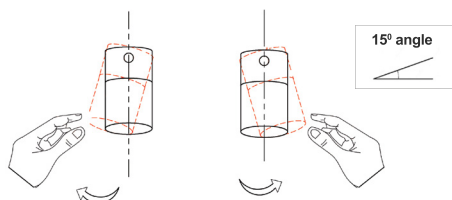

TACHE7-9

INTERIOR SPOT CEILING LIGHTS

with Adjustable Chrome Heads and Chrome Base

TACHE7

TACHE8

TACHE9

PRODUCT FEATURES:

- Input voltage: 220-240V
- Material: aluminium
- Lamp holder: GU10 (Max.35W globe)
- Globe not included
- For indoor use only
- Warranty: 1 year replacement

Warning: Adjustable Head but Maximum 15° either way. Adjusting more than the suggested angle will cause damage to the fitting.

Part No.	Description	Dimensions (mm)	Base (mm)	Canopy (mm)	Weight (kg)	Box (cm)	Carton Qty
TACHE7	SPOT GU10 X 3 Interior Ceiling Chrome OD510mm H120mm Adj	Ø510xH120	Ø160	Ø90x45	1.6	47x42x14	1/1
TACHE8	SPOT GU10 X 4 Interior Ceiling Chrome OD520mm H120mm Adj	520x520xH120	Ø160	Ø90x45	1.6	43x42x14	1/1
TACHE9	SPOT GU10 X 6 Interior Ceiling Chrome OD720mm H120mm Adj	720x400xH120	Ø180	Ø100x45	3.5	66x42x14	1/1