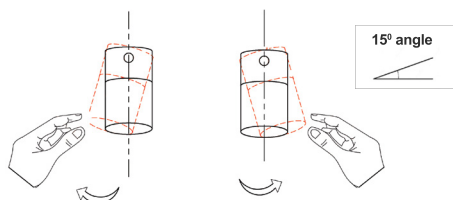

## INTERIOR SPOT CEILING LIGHTS

with Adjustable White Heads and White Base

TACHE13

TACHE14

TACHE15

### PRODUCT FEATURES:

- Input voltage: 220-240V
- Material: aluminium
- Lamp holder: GU10 (Max.35W globe)
- Globe not included
- For indoor use only
- Warranty: 1 year replacement

**Warning: Adjustable Head but Maximum 15° either way. Adjusting more than the suggested angle will cause damage to the fitting.**

| Part No. | Description  | Dimensions (mm) | Base (mm) | Canopy (mm) | Weight (kg) | Box (cm) | Carton Qty |
|----------|--|-----------------|-----------|-------------|-------------|----------|------------|
| TACHE13  | SPOT GU10 X 3 Interior Ceiling WH OD510mm H120mm Adj | Ø510xH120       | Ø160      | Ø90x45      | 1.6         | 47x42x14 | 1/1        |
| TACHE14  | SPOT GU10 X 4 Interior Ceiling WH OD520mm H120mm Adj | 520x520xH120    | Ø160      | Ø90x45      | 1.6         | 43x42x14 | 1/1        |
| TACHE15  | SPOT GU10 X 6 Interior Ceiling WH OD720mm H120mm Adj | 720x400xH120    | Ø180      | Ø100x45     | 3.5         | 66x42x14 | 1/1        |