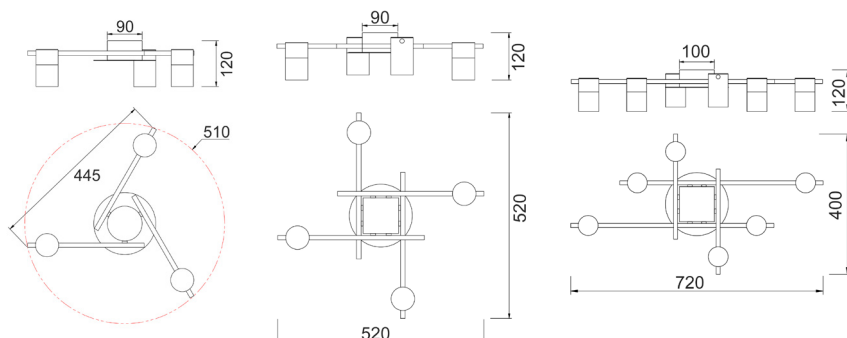

## INTERIOR SPOT CEILING LIGHTS

with Adjustable White Heads and White Base

TACHE13

TACHE14

TACHE15

### PRODUCT FEATURES:

- Input voltage: 220-240V
- Material: aluminium
- Lamp holder: GU10 (Max.35W globe)
- Globe not included
- For indoor use only
- Warranty: 1 year replacement

**Warning: Adjustable Head but Maximum 15° either way. Adjusting more than the suggested angle will cause damage to the fitting.**

| Part No. | Description  | Dimensions (mm) | Base (mm) | Canopy (mm) | Weight (kg) | Box (cm) | Carton Qty |
|----------|--|-----------------|-----------|-------------|-------------|----------|------------|
| TACHE13  | SPOT GU10 X 3 Interior Ceiling WH OD510mm H120mm Adj | Ø510xH120       | Ø160      | Ø90x45      | 1.6         | 47x42x14 | 1/1        |
| TACHE14  | SPOT GU10 X 4 Interior Ceiling WH OD520mm H120mm Adj | 520x520xH120    | Ø160      | Ø90x45      | 1.6         | 43x42x14 | 1/1        |
| TACHE15  | SPOT GU10 X 6 Interior Ceiling WH OD720mm H120mm Adj | 720x400xH120    | Ø180      | Ø100x45     | 3.5         | 66x42x14 | 1/1        |