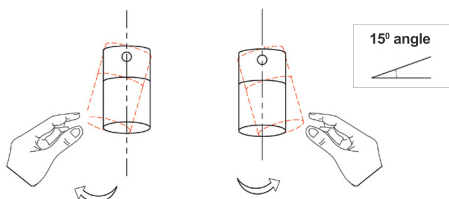

## INTERIOR SPOT CEILING LIGHTS

with Adjustable Black Heads and Black Base

TACHE10

TACHE11

TACHE12

### PRODUCT FEATURES:

- Input voltage: 220-240V
- Material: aluminium
- Lamp holder: GU10 (Max.35W globe)
- Globe not included
- For indoor use only
- Warranty: 1 year replacement

**Warning: Adjustable Head but Maximum 15° either way. Adjusting more than the suggested angle will cause damage to the fitting.**

Part No.	Description	Dimensions (mm)	Base (mm)	Canopy (mm)	Weight (kg)	Box (cm)	Carton Qty
TACHE10	SPOT GU10 X 3 Interior Ceiling BLK OD510mm H120mm Adj	Ø510xH120	Ø160	Ø90x45	1.6	47x42x14	1/1
TACHE11	SPOT GU10 X 4 Interior Ceiling BLK OD520mm H120mm Adj	520x520xH120	Ø160	Ø90x45	1.6	43x42x14	1/1
TACHE12	SPOT GU10 X 6 Interior Ceiling BLK OD720mm H120mm Adj	720x400xH120	Ø180	Ø100x45	3.5	66x42x14	1/1