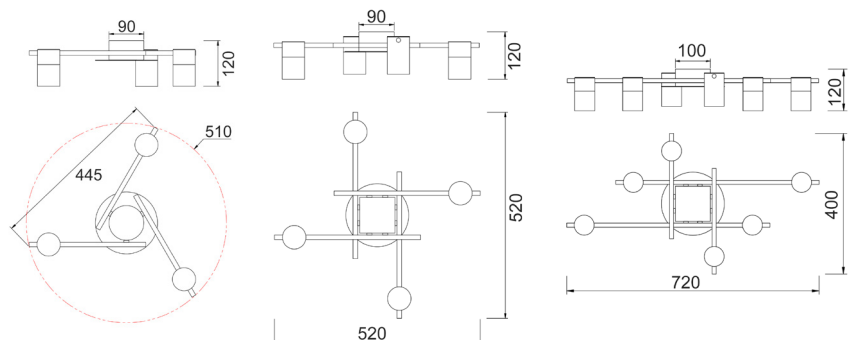

## INTERIOR SPOT CEILING LIGHTS

with Adjustable Black Heads and Black Base

TACHE10

TACHE11

TACHE12

### PRODUCT FEATURES:

- Input voltage: 220-240V
- Material: aluminium
- Lamp holder: GU10 (Max.35W globe)
- Globe not included
- For indoor use only
- Warranty: 1 year replacement

**Warning: Adjustable Head but Maximum 15° either way. Adjusting more than the suggested angle will cause damage to the fitting.**

Part No.	Description	Dimensions (mm)	Base (mm)	Canopy (mm)	Weight (kg)	Box (cm)	Carton Qty
TACHE10	SPOT GU10 X 3 Interior Ceiling BLK OD510mm H120mm Adj	Ø510xH120	Ø160	Ø90x45	1.6	47x42x14	1/1
TACHE11	SPOT GU10 X 4 Interior Ceiling BLK OD520mm H120mm Adj	520x520xH120	Ø160	Ø90x45	1.6	43x42x14	1/1
TACHE12	SPOT GU10 X 6 Interior Ceiling BLK OD720mm H120mm Adj	720x400xH120	Ø180	Ø100x45	3.5	66x42x14	1/1