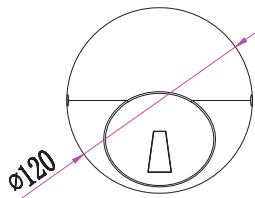

▲STE7

PRODUCT FEATURES

- Input voltage: 240V AC
- Material: die casting & PC
- Wattage: 3.5W
- 1pc CREE LED chips
- Life time: 30,000hrs
- IP rating: IP65

WARRANTY

- 3 year replacement warranty

TECHNICAL DATA

CODE	DESCRIPTION	KELVIN (K)	LUMENS (LM)	WATT (W)	CRI	BEAM	DIAM (mm)	DEPTH (mm)	CARTON QTY
STE7	3.5W LED EXTERIOR S/M DARK GREY RND STEP LIGHT	3000	45	3.5	>80	14°	120	53	1/16
STE8	3.5W LED EXTERIOR S/M WH RND STEP LIGHT	3000	45	3.5	>80	14°	120	53	1/16

UPDATED ON 12.04.2017