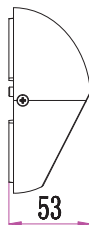

▲STE8

PRODUCT FEATURES

- Input voltage: 240V AC
- Material: die casting & PC
- Wattage: 3.5W
- 1pc CREE LED chips
- Life time: 30,000hrs
- IP rating: IP65

WARRANTY

- 3 year replacement warranty

TECHNICAL DATA

CODE	DESCRIPTION	KELVIN (K)	LUMENS (LM)	WATT (W)	CRI	BEAM	DIAM (mm)	DEPTH (mm)	CARTON QTY
STE7	3.5W LED EXTERIOR S/M DARK GREY RND STEP LIGHT	3000	45	3.5	>80	14°	120	53	1/16
STE8	3.5W LED EXTERIOR S/M WH RND STEP LIGHT	3000	45	3.5	>80	14°	120	53	1/16

UPDATED ON 12.04.2017