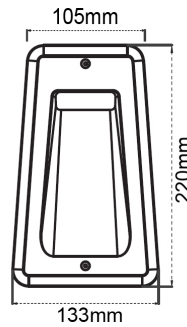

▲ STE6

▲ STE5

REAR DIMENSIONS

CODE	DESCRIPTION	TECHNICAL DATA			DIMENSIONS		
		KELVIN (K)	LUMENS (LM)	WATT (W)	LENGTH (mm)	WIDTH (mm)	CARTON QTY
STE5	LED RECESSED WALL LIGHT MATT WH 3000K	3000	190	7	220	133	1/12
STE6	LED RECESSED WALL LIGHT MATT BLK 3000K	3000	190	7	220	133	1/12