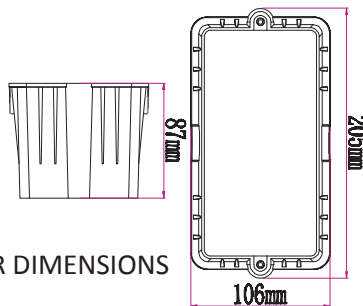

▲ STE6

▲ STE5

REAR DIMENSIONS

CODE	DESCRIPTION	TECHNICAL DATA			DIMENSIONS		
		KELVIN (K)	LUMENS (LM)	WATT (W)	LENGTH (mm)	WIDTH (mm)	CARTON QTY
STE5	LED RECESSED WALL LIGHT MATT WH 3000K	3000	190	7	220	133	1/12
STE6	LED RECESSED WALL LIGHT MATT BLK 3000K	3000	190	7	220	133	1/12