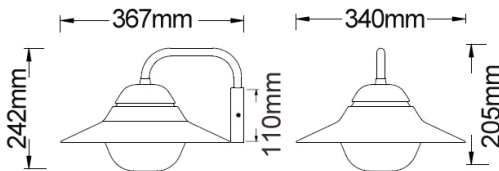

SPY SERIES

Exterior pendant & surface mounted wall lamps

- Input voltage range: 220-240V AC 50/60Hz
- Shade: aluminium
- Diffuser: glass
- Lamp holder: E27 (Max.60W HAL/ 10W LED)
- Globes not included

▲ SPY-C1

▲ SPY-C2

▲ SPY-W1

▲ SPY-W2

PART No.	DESCRIPTION	LENGTH (mm)	CABLE (mm)	DIAM/WIDTH (mm)	CANOPY OD(mm)	CARTON QTY
SPY-C1	EXTERIOR ES PENDANT WH WITH FROSTED DIFFUSER	205	3000	Ø340	Ø110	1/12
SPY-C2	EXTERIOR ES PENDANT BLK WITH FROSTED DIFFUSER	205	3000	Ø340	Ø110	1/12
SPY-W1	EXTERIOR ES WALL LAMP WH WITH FROSTED DIFFUSER	242	-	367	-	1/8
SPY-W2	EXTERIOR ES WALL LAMP BLK WITH FROSTED DIFFUSER	242	-	367	-	1/8