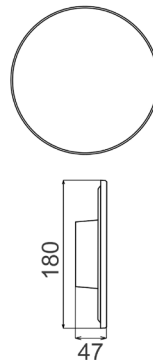

SHADOWTRI

Exterior LED Tri-CCT Round Backlit Wall Lights IP65 & IK08

Exterior Lighting

SHADOWTRI1

SHADOWTRI2

- Input voltage: 220-240V 50Hz
- Constant Current LED driver inbuilt
- Housing: PC
- Diffuser: frosted PC
- Tri-CCT (3000K / 4200K / 6500K) in one fitting
- CCT switch on rear
- LED chips: 120pcs 2835
- CRI: 80
- Power factor: >0.5
- Ambient Temperature: -20 to 50°C
- Not suitable for dimming
- Suitable for use with sensor

Back of Fitting

25,000hr Lifetime	120° Beam Angle	IP65 Rated	IK08 Rated	2YEAR Replacement Warranty
----------------------	--------------------	----------------------	----------------------	---

Part No.	Description	Lumens			Watt	Diameter	Back plate	Box Weight	Box Size	Carton QTY
		3000K	4200K	6500K						
SHADOWTRI1	WALL S/M 12W RND BIK LED Tri Backlit	1200lm	1300lm	1250lm	12W	Ø180mm	Ø100x33mm	0.3kg	19x6x18cm	1/20
SHADOWTRI2	WALL S/M 12W RND WH LED Tri Backlit	1200lm	1300lm	1250lm	12W	Ø180mm	Ø100x33mm	0.3kg	19x6x18cm	1/20