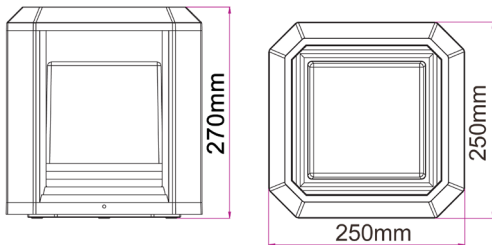

30,000  
HRS

BEAM  
120°

IP  
65

2 YEAR  
WARRANTY

CODE	DESCRIPTION	TECHNICAL DATA			
		KELVIN (K)	LUMENS (LM)	WATT (W)	CARTON QTY
RUBIK1	MATT BLK LED TOP S/M SQ 3000K	3000	850	20	1/2
RUBIK2	WALL WH LED TOP S/M SQ 3000K	3000	850	20	1/2