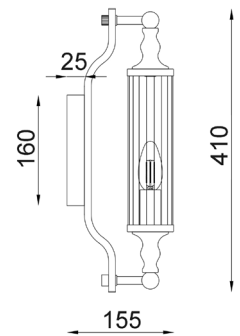

RODILLO1
(Antique Brass)

RODILLO2
(Chrome)

RODILLO3
(Satin Chrome)

RODILLO4
(Black)

RODILLO5
(White)

RODILLO

Interior Surface Mounted Tubular Clear Glass Wall Lights

- Input voltage: 220-240V
- Material: iron & clear glass
- Lamp holder: 1xE14 (Max.10W)
- Globe not included
- For indoor use only

Part No	Description	Dimensions	Base Size	Box Weight	Box Size	Carton Qty
RODILLO1	Wall Int S/M SES TUBULAR CLR Glass w/Antique Brass Base	H410xD155mm	H160xD25mm	1.3kg	46x22x21cm	1/1
RODILLO2	Wall Int S/M SES TUBULAR CLR Glass w/Chrome Base	H410xD155mm	H160xD25mm	1.3kg	46x22x21cm	1/1
RODILLO3	Wall Int S/M SES TUBULAR CLR Glass w/Satin Chrome Base	H410xD155mm	H160xD25mm	1.3kg	46x22x21cm	1/1
RODILLO4	Wall Int S/M SES TUBULAR CLR Glass w/Black Base	H410xD155mm	H160xD25mm	1.3kg	46x22x21cm	1/1
RODILLO5	Wall Int S/M SES TUBULAR CLR Glass w/White Base	H410xD155mm	H160xD25mm	1.3kg	46x22x21cm	1/1