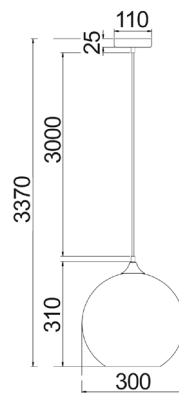

## Interior Wine Glass Pendant Lights

- Input voltage: 220-240V
- Material: glass
- Lamp holder: E27 (Max.40W)
- Globe not included
- Shade interior colour: white
- For indoor use only
- 1 year replacement warranty

<b>Part No.</b>	<b>ROCHE1, ROCHE2</b>
<b>Description</b>	PENDANT ES 40W Matt Gold / Satin Chrome Wine Glass With White Interior
<b>Material</b>	Glass
<b>Lamp holder</b>	1xE27 (Max.40W)
<b>Dimensions</b>	Ø300 x H310mm
<b>Suspension</b>	3000mm PVC cable
<b>Canopy size</b>	Ø100 x 25mm
<b>Box Weight</b>	2.4kg
<b>Box Dimensions</b>	37x37x36cm
<b>Carton QTY</b>	1/1