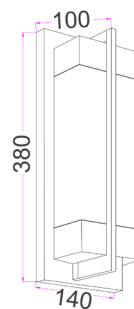

PUENTE

Interior Rectangular Marble with Brass Highlight Wall Light

- Input voltage: 220-240V
- Material: iron, marble
- Lamp holder: 2xE14 (Max.40W globe)
- Globe not included
- For indoor use only

Part No.	PUENTE1
Description	Wall Int S/M 2 x SES WH RECT Marble w/Brass Highlight & Rect Base H380mm W140mm
Material	Iron, marble
Lamp holder	2xE14 (Max.40W)
Product Dimensions	L140 x H380 x D100 mm
Base	H380 x W140mm
Box Weight	3.0kg
Box Dimensions	43x14x19cm
Carton QTY	1/1