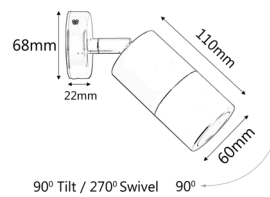

MR16 EXTERIOR WALL PILLAR LIGHTS (316 SS)

PMUDSS

PM1FSS

PM1ASS

PM2ASS

PRODUCT FEATURES

- Input voltage: 12V
- Material: 316 stainless steel
- Max 20W halogen globe(s)
- MR16 lampholder
- Globes not included
- Remote control gear required

PART NO.	DESCRIPTION	COLOUR	QTY OF GLOBES	WEIGHT (KG)	WIDTH (CM)	CARTON QTY
PMUDSS	PILLAR MR16 UP/DN SS316	316 STAINLESS STEEL	2xMR16	1.10	8.5x9.5x22.5	10
PM1FSS	PILLAR MR16 FIXED SS316	316 STAINLESS STEEL	1xMR16	0.74	8x10x14	25
PM1ASS	PILLAR MR16 S/ADJ SS316	316 STAINLESS STEEL	1xMR16	0.82	8x8x19	25
PM2ASS	PILLAR MR16 D/ADJ SS316	316 STAINLESS STEEL	2xMR16	1.52	12x12x19	10