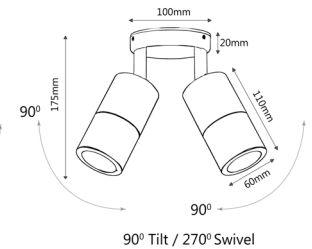

MR16 EXTERIOR WALL PILLAR LIGHTS (316 SS)

PMUDSS

PM1FSS

PM1ASS

PM2ASS

PRODUCT FEATURES

- Input voltage: 12V
- Material: 316 stainless steel
- Max 20W halogen globe(s)
- MR16 lampholder
- Globes not included
- Remote control gear required

PART NO.	DESCRIPTION	COLOUR	QTY OF GLOBES	WEIGHT (KG)	WIDTH (CM)	CARTON QTY
PMUDSS	PILLAR MR16 UP/DN SS316	316 STAINLESS STEEL	2xMR16	1.10	8.5x9.5x22.5	10
PM1FSS	PILLAR MR16 FIXED SS316	316 STAINLESS STEEL	1xMR16	0.74	8x10x14	25
PM1ASS	PILLAR MR16 S/ADJ SS316	316 STAINLESS STEEL	1xMR16	0.82	8x8x19	25
PM2ASS	PILLAR MR16 D/ADJ SS316	316 STAINLESS STEEL	2xMR16	1.52	12x12x19	10