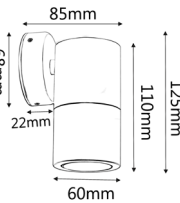

MR16 EXTERIOR WALL PILLAR LIGHTS (316 SS)

PMUDSS

PM1FSS

PM1ASS

PM2ASS

PRODUCT FEATURES

- Input voltage: 12V
- Material: 316 stainless steel
- Max 20W halogen globe(s)
- MR16 lampholder
- Globes not included
- Remote control gear required

PART NO.	DESCRIPTION	COLOUR	QTY OF GLOBES	WEIGHT (KG)	WIDTH (CM)	CARTON QTY
PMUDSS	PILLAR MR16 UP/DN SS316	316 STAINLESS STEEL	2xMR16	1.10	8.5x9.5x22.5	10
PM1FSS	PILLAR MR16 FIXED SS316	316 STAINLESS STEEL	1xMR16	0.74	8x10x14	25
PM1ASS	PILLAR MR16 S/ADJ SS316	316 STAINLESS STEEL	1xMR16	0.82	8x8x19	25
PM2ASS	PILLAR MR16 D/ADJ SS316	316 STAINLESS STEEL	2xMR16	1.52	12x12x19	10