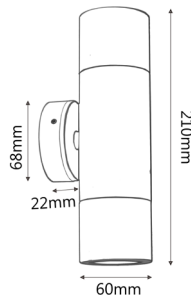

MR16 EXTERIOR WALL PILLAR LIGHTS (316 SS)

PMUDSS

PM1FSS

PM1ASS

PM2ASS

PRODUCT FEATURES

- Input voltage: 12V
- Material: 316 stainless steel
- Max 20W halogen globe(s)
- MR16 lampholder
- Globes not included
- Remote control gear required

PART NO.	DESCRIPTION	COLOUR	QTY OF GLOBES	WEIGHT (KG)	WIDTH (CM)	CARTON QTY
PMUDSS	PILLAR MR16 UP/DN SS316	316 STAINLESS STEEL	2xMR16	1.10	8.5x9.5x22.5	10
PM1FSS	PILLAR MR16 FIXED SS316	316 STAINLESS STEEL	1xMR16	0.74	8x10x14	25
PM1ASS	PILLAR MR16 S/ADJ SS316	316 STAINLESS STEEL	1xMR16	0.82	8x8x19	25
PM2ASS	PILLAR MR16 D/ADJ SS316	316 STAINLESS STEEL	2xMR16	1.52	12x12x19	10