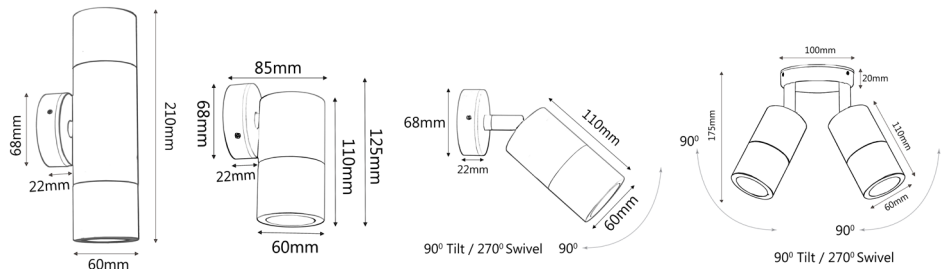

## PRODUCT FEATURES

- Input voltage: 12V
- Material: matt grey powder coated aluminium
- Max 20W halogen globe(s)
- MR16 lampholder
- Globes not included
- Remote control gear required

**IP65**  
Rated

**2YEAR**  
Replacement  
Warranty

PART NO.	DESCRIPTION	COLOUR	QTY OF GLOBES	WEIGHT (KG)	BOX (CM)	CARTON QTY
PMUDSIL	PILLAR MR16 UP/DN Aluminium matt grey	POWDER COATED MATT GREY	2xMR16	0.58	8.5x9.5x22.5	25
PM1FSIL	PILLAR MR16 FIXED Aluminium matt grey	POWDER COATED MATT GREY	1xMR16	0.39	8x10x14	25
PM1ASIL	PILLAR MR16 S/ADJ Aluminium matt grey	POWDER COATED MATT GREY	1xMR16	0.42	8x8x19	25
PM2ASIL	PILLAR MR16 D/ADJ Aluminium matt grey	POWDER COATED MATT GREY	2xMR16	0.80	12x12x19	10