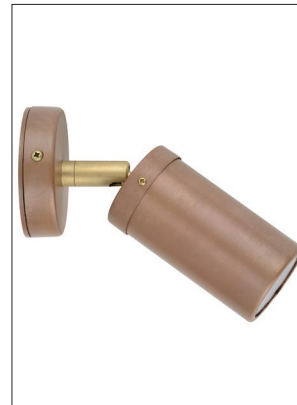

MR16 EXTERIOR WALL PILLAR LIGHTS (Aged Copper)

PMUDCECA

PM1FCECA

PM1ACECA

PM2ACECA

Exterior Lighting

PRODUCT FEATURES

- Exterior surface mounted wall lights
- Input voltage range: 12-25V DC
- Material: copper (light weight)
- Colour: aged copper
- **Anti-glare honey comb louver**
- Lamp holder: MR16 (Max.20W halogen)
- Globes not included
- Remote control gear required

 MR16	IP54 Rated	2YEAR Replacement Warranty
---	----------------------	---

Part No.	Description	Lamp Holder	Max. Watt	WEIGHT (KG)	BOX (CM)	CARTON QTY
PMUDCECA	WALL MR16 X 2 PILLAR UP/DN AGED COPPER	2xMR16	2x20W	0.75	23x10x9	1/20
PM1FCECA	WALL MR16 PILLAR FIXED AGED COPPER	1xMR16	1x20W	0.55	12x9x9	1/20
PM1ACECA	WALL MR16 PILLAR S/ADJ AGED COPPER	1xMR16	1x20W	0.55	19x9x9	1/20
PM2ACECA	WALL MR16 X 2 PILLAR D/ADJ RND BASE AGED COPPER	2xMR16	2x20W	0.85	23x11x9	1/20