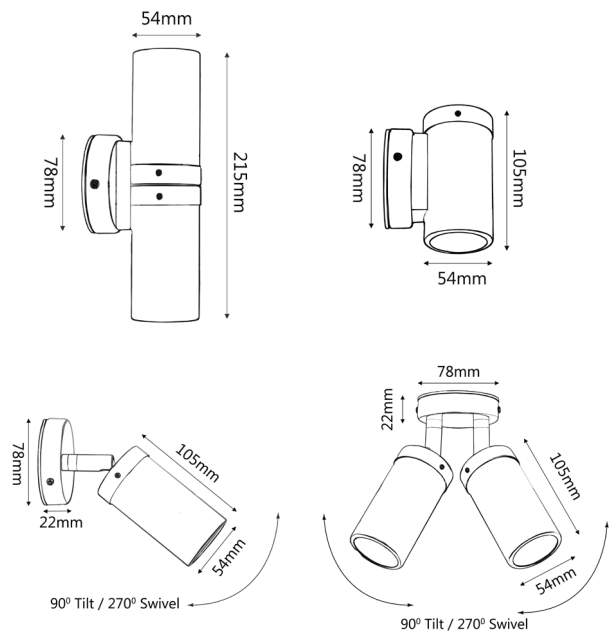

MR16 EXTERIOR WALL PILLAR LIGHTS (Aged Copper)

PMUDCECA

PM1FCECA

PM1ACECA

PM2ACECA

Exterior Lighting

PRODUCT FEATURES

- Exterior surface mounted wall lights
- Input voltage range: 12-25V DC
- Material: copper (light weight)
- Colour: aged copper
- **Anti-glare honey comb louver**
- Lamp holder: MR16 (Max.20W halogen)
- Globes not included
- Remote control gear required

 MR16	IP54 Rated	2YEAR Replacement Warranty
---	----------------------	---

Part No.	Description	Lamp Holder	Max. Watt	WEIGHT (KG)	BOX (CM)	CARTON QTY
PMUDCECA	WALL MR16 X 2 PILLAR UP/DN AGED COPPER	2xMR16	2x20W	0.75	23x10x9	1/20
PM1FCECA	WALL MR16 PILLAR FIXED AGED COPPER	1xMR16	1x20W	0.55	12x9x9	1/20
PM1ACECA	WALL MR16 PILLAR S/ADJ AGED COPPER	1xMR16	1x20W	0.55	19x9x9	1/20
PM2ACECA	WALL MR16 X 2 PILLAR D/ADJ RND BASE AGED COPPER	2xMR16	2x20W	0.85	23x11x9	1/20