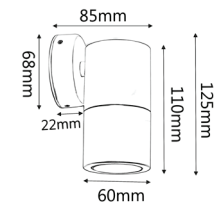

EXTERIOR GU10 WALL PILLAR LIGHTS *(Antique Brass)*

PGUDBR

PG1FBR

PG1ABR

PG2ABR

Exterior Lighting

Product Features:

- Exterior surface mounted wall pillar lights
- Input voltage range: 110-265V AC 50/60Hz
- Material: solid brass
- Colour: antique brass
- Lamp holder: GU10 (Max.35W halogen)
- Globes not included

PART NO.	DESCRIPTION	LAMP HOLDER	BACK PLATE	WEIGHT (KG)	BOX (CM)	CARTON QTY
PGUDBR	WALL GU10 X 2 PILLAR UP/DN Antique Brass	2XGU10	Ø68X22mm	1.2	8.5x9.5x22.5	1/10
PG1FBR	WALL GU10 PILLAR FIXED Antique Brass	1XGU10	Ø68X22mm	0.8	8x10x14	1/10
PG1ABR	WALL GU10 PILLAR S/ADJ Antique Brass 90D	1XGU10	Ø68X22mm	0.82	8x8x19	1/10
PG2ABR	WALL GU10 X 2 PILLAR D/ADJ RND BASE Antique Brass 90D	2XGU10	Ø100X20mm	1.6	12x12x19	1/10