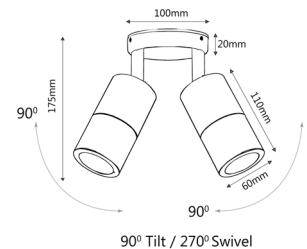

EXTERIOR GU10 WALL PILLAR LIGHTS *(Antique Brass)*

PGUDBR

PG1FBR

PG1ABR

PG2ABR

Exterior Lighting

Product Features:

- Exterior surface mounted wall pillar lights
- Input voltage range: 110-265V AC 50/60Hz
- Material: solid brass
- Colour: antique brass
- Lamp holder: GU10 (Max.35W halogen)
- Globes not included

PART NO.	DESCRIPTION	LAMP HOLDER	BACK PLATE	WEIGHT (KG)	BOX (CM)	CARTON QTY
PGUDBR	WALL GU10 X 2 PILLAR UP/DN Antique Brass	2XGU10	Ø68X22mm	1.2	8.5x9.5x22.5	1/10
PG1FBR	WALL GU10 PILLAR FIXED Antique Brass	1XGU10	Ø68X22mm	0.8	8x10x14	1/10
PG1ABR	WALL GU10 PILLAR S/ADJ Antique Brass 90D	1XGU10	Ø68X22mm	0.82	8x8x19	1/10
PG2ABR	WALL GU10 X 2 PILLAR D/ADJ RND BASE Antique Brass 90D	2XGU10	Ø100X20mm	1.6	12x12x19	1/10