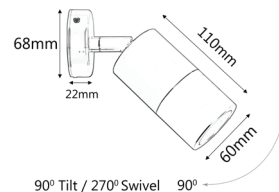

EXTERIOR GU10 WALL PILLAR LIGHTS *(Antique Brass)*

PGUDBR

PG1FBR

PG1ABR

PG2ABR

Exterior Lighting

Product Features:

- Exterior surface mounted wall pillar lights
- Input voltage range: 110-265V AC 50/60Hz
- Material: solid brass
- Colour: antique brass
- Lamp holder: GU10 (Max.35W halogen)
- Globes not included

PART NO.	DESCRIPTION	LAMP HOLDER	BACK PLATE	WEIGHT (KG)	BOX (CM)	CARTON QTY
PGUDBR	WALL GU10 X 2 PILLAR UP/DN Antique Brass	2XGU10	Ø68X22mm	1.2	8.5x9.5x22.5	1/10
PG1FBR	WALL GU10 PILLAR FIXED Antique Brass	1XGU10	Ø68X22mm	0.8	8x10x14	1/10
PG1ABR	WALL GU10 PILLAR S/ADJ Antique Brass 90D	1XGU10	Ø68X22mm	0.82	8x8x19	1/10
PG2ABR	WALL GU10 X 2 PILLAR D/ADJ RND BASE Antique Brass 90D	2XGU10	Ø100X20mm	1.6	12x12x19	1/10