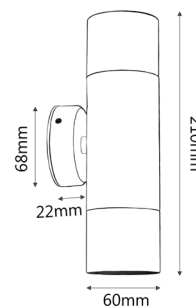

EXTERIOR GU10 WALL PILLAR LIGHTS *(Antique Brass)*

PGUDBR

PG1FBR

PG1ABR

PG2ABR

Exterior Lighting

Product Features:

- Exterior surface mounted wall pillar lights
- Input voltage range: 110-265V AC 50/60Hz
- Material: solid brass
- Colour: antique brass
- Lamp holder: GU10 (Max.35W halogen)
- Globes not included

PART NO.	DESCRIPTION	LAMP HOLDER	BACK PLATE	WEIGHT (KG)	BOX (CM)	CARTON QTY
PGUDBR	WALL GU10 X 2 PILLAR UP/DN Antique Brass	2XGU10	Ø68X22mm	1.2	8.5x9.5x22.5	1/10
PG1FBR	WALL GU10 PILLAR FIXED Antique Brass	1XGU10	Ø68X22mm	0.8	8x10x14	1/10
PG1ABR	WALL GU10 PILLAR S/ADJ Antique Brass 90D	1XGU10	Ø68X22mm	0.82	8x8x19	1/10
PG2ABR	WALL GU10 X 2 PILLAR D/ADJ RND BASE Antique Brass 90D	2XGU10	Ø100X20mm	1.6	12x12x19	1/10