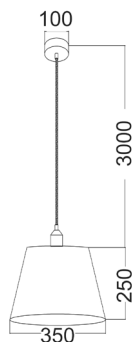

Decor Lighting

PENSHADE

Slanted with Laser Cut Flower Pattern Interior Pendant Lights

- Shade: Powder coated iron
- Shade interior colour: gold
- Cable: PVC
- Lamp holder: 1xE27 (Max.60W)
- Globe not included
- For indoor use
- 1 year replacement warranty

Part No.	PENSHADE1, PENSHADE2
Description	PENDANT ES w/Gold Interior Iron SLANTED w/ Laser Cut Flower Pattern
Material	Iron
Lamp holder	1xE27 (Max.60W)
Product Dimensions	Ø350 x H250mm
Suspension	3000mm cable
Canopy size	Ø100x25mm
Box Weight	1.15kg
Box Dimensions	36x36x27cm
Carton QTY	1/1

Part No.	PENSHADE3-18
Description	PENDANT ES w/Gold Interior Iron SLANTED with Laser Cut Pattern
Material	Iron
Lamp holder	1xE27 (Max.60W)
Product Dimensions	Ø350 x H250mm
Suspension	3000mm cable
Canopy size	Ø100x25mm
Box Weight	1.15kg
Box Dimensions	36x36x27cm
Carton QTY	1/1