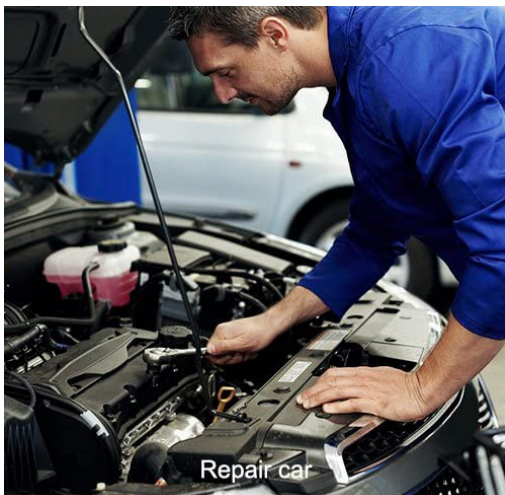

Part No. PENLIGHT

Spotlight

Rotating Magnetic Clip

<b>Max. Output</b>	250 Lumens
<b>Beam Distance</b>	45m (Max)
<b>Max. Runtime</b>	5 Hours
<b>Colour Temp.</b>	6500K
<b>Rechargeable Battery</b>	3.7V 500mAh
<b>Charging Port</b>	USB-C 