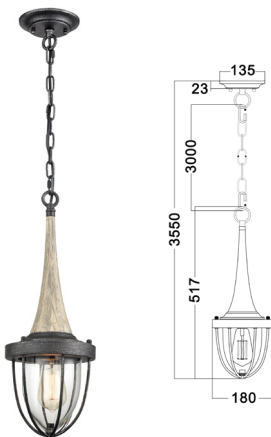

# PENDOLO SERIES

Interior E27 Pendant Lights

### Product Features:

- Material: iron & wood
- Lamp holder: 1xE27 (Max.60W hal)
- Globe not included
- For indoor use only

Decor Lighting

| Part No.    | PENDOLO1  |
|-------------|---|
| Description | PENDANT ES X 1 Weathered Charcoal Hardware with washed wood and clear glass |
| Material    | iron, wood  |
| Lamp Holder | 1XE27 (Max.60W HAL)   |
| Dimensions  | Ø180 x H 517mm  |
| Suspension  | 3m chrome chain & cable   |
| Canopy Size | Ø135x23mm   |
| Weight      | 3.2kg   |
| Box         | 44x42x26cm  |
| Carton QTY  | 1/1   |

| Part No.    | PENDOLO2   |
|-------------|--|
| Description | PENDANT ES X 1 Satin Brass Hardware with dark wood and clear glass |
| Material    | iron, wood   |
| Lamp Holder | 1XE27 (Max.60W HAL)  |
| Dimensions  | Ø180 x H 517mm   |
| Suspension  | 3m chrome chain & cable  |
| Canopy Size | Ø135x23mm  |
| Weight      | 3.2kg  |
| Box         | 44x42x26cm   |
| Carton QTY  | 1/1  |