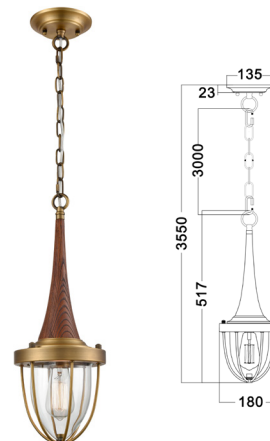

### Product Features:

- Material: iron & wood
- Lamp holder: 1xE27 (Max.60W hal)
- Globe not included
- For indoor use only

Decor Lighting

| Part No.    | PENDOLO1  |
|-------------|---|
| Description | PENDANT ES X 1 Weathered Charcoal Hardware with washed wood and clear glass |
| Material    | iron, wood  |
| Lamp Holder | 1XE27 (Max.60W HAL)   |
| Dimensions  | Ø180 x H 517mm  |
| Suspension  | 3m chrome chain & cable   |
| Canopy Size | Ø135x23mm   |
| Weight      | 3.2kg   |
| Box         | 44x42x26cm  |
| Carton QTY  | 1/1   |

| Part No.    | PENDOLO2   |
|-------------|--|
| Description | PENDANT ES X 1 Satin Brass Hardware with dark wood and clear glass |
| Material    | iron, wood   |
| Lamp Holder | 1XE27 (Max.60W HAL)  |
| Dimensions  | Ø180 x H 517mm   |
| Suspension  | 3m chrome chain & cable  |
| Canopy Size | Ø135x23mm  |
| Weight      | 3.2kg  |
| Box         | 44x42x26cm   |
| Carton QTY  | 1/1  |