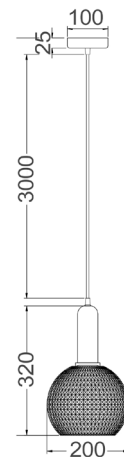

**PELOTA1**  
(Smokey Black Glass)

**PELOTA2**  
(Green Glass)

**PELOTA3**  
(Amber Glass)

**PELOTA4**  
(Copper Painted Glass)

**PELOTA5**  
(Chrome Glass)

**PELOTA6**  
(Clear Glass)

### Interior Wine Glass Segmented Glass Pendant Lights

- Input voltage: 220-240V
- Material: glass
- Lamp holder: 1xE27 (Max.72W globe)
- Globe not included
- For indoor use only
- Warranty: 1 year replacement

Part No.	PELOTA1-6
Description	PENDANT ES Wine Glass Segmented Glass
Material	Glass
Lamp holder	1xE27 (Max.72W)
Product Dimensions	Ø200 X H320mm
Suspension	3000mm cable
Canopy size	Ø100x25mm
Box Weight	1.6kg
Box Dimensions	26x23x33cm
Carton QTY	1/1