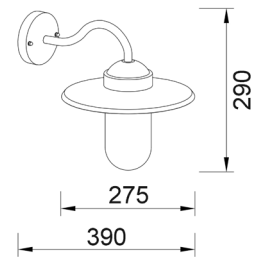

Exterior Lighting

PAYONG1
(Matte Black Iron)

PAYONG2
(Matte White Iron)

PAYONG3
(Galvanized Iron)

PAYONG4
(Electroplated Copper
Brush Finish)

PAYONG

Exterior Sun Hat Shape with Clear Glass Wall Lights IP44

- Input voltage: 220-240V
- Material: Aluminium / Stainless Steel 304 & clear glass
- Lamp holder: 1xE27 (Max.60W globe)
- Globe not included

E27	IP44 Rated	2YEAR Replacement Warranty
-----	----------------------	---

PAYONG5
(Electroplated Brass
Brush Finish)

Part No.	Description	Colour	Material	Box Size	Box Weight	Carton Qty
PAYONG1	WALL ES Sun Hat Matt Blk Alum Clr Glass	Matte Black	Aluminium	29x21x39cm	1.5kg	1/4
PAYONG2	WALL ES Sun Hat Matt Wh Alum Clr Glass	Matte White	Aluminium	29x21x39cm	1.5kg	1/4
PAYONG3	WALL ES Sun Hat Galvanized Alum Clr Glass	Galvanized	Aluminium	29x21x39cm	1.6kg	1/4
PAYONG4	WALL ES Sun Hat SS304 Cop & Brush Clr Glass	Electroplated Copper	SS 304	29x21x39cm	1.8kg	1/4
PAYONG5	WALL ES Sun Hat SS304 Brass & Brush Clr Glass	Electroplated Brass	SS 304	29x21x39cm	1.8kg	1/4