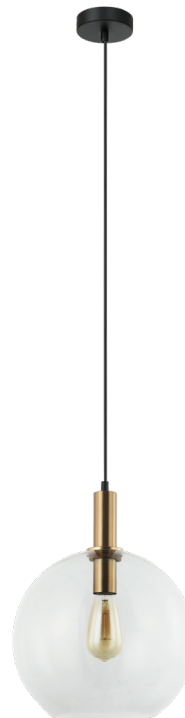

PATERA

Interior Glass With Extended Bronze Highlight Pendant Lights

- Input voltage: 220-240V
- Material: iron & glass
- Lamp holder: E27 (Max.40W)
- Globe not included
- For indoor use only
- 1 year replacement warranty

PATERA1
(Clear glass)

PATERA2
(Black smoke glass)

PATERA3
(Amber glass)

Part No.	PATERA1, PATERA2, PATERA3
Description	PENDANT ES 40W Wine Glass With Extended Bronze Highlight
Material	Iron & glass
Lamp holder	1xE27 (Max.40W)
Dimensions	Ø300 x H380mm
Suspension	3000mm PVC cable
Canopy size	Ø100 x 25mm
Box Weight	2.4kg
Box Dimensions	37x37x38cm
Carton QTY	1/1