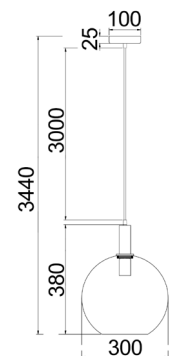

PATERA

Interior Glass With Extended Bronze Highlight Pendant Lights

- Input voltage: 220-240V
- Material: iron & glass
- Lamp holder: E27 (Max.40W)
- Globe not included
- For indoor use only
- 1 year replacement warranty

PATERA1
(Clear glass)

PATERA2
(Black smoke glass)

PATERA3
(Amber glass)

Part No.	PATERA1, PATERA2, PATERA3
Description	PENDANT ES 40W Wine Glass With Extended Bronze Highlight
Material	Iron & glass
Lamp holder	1xE27 (Max.40W)
Dimensions	Ø300 x H380mm
Suspension	3000mm PVC cable
Canopy size	Ø100 x 25mm
Box Weight	2.4kg
Box Dimensions	37x37x38cm
Carton QTY	1/1