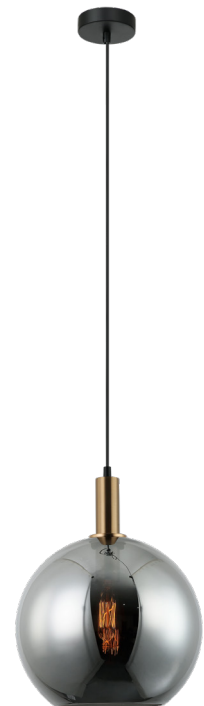

PATERA

Interior Glass With Extended Bronze Highlight Pendant Lights

- Input voltage: 220-240V
- Material: iron & glass
- Lamp holder: E27 (Max.40W)
- Globe not included
- For indoor use only
- 1 year replacement warranty

PATERA1
(Clear glass)

PATERA2
(Black smoke glass)

PATERA3
(Amber glass)

Part No.	PATERA1, PATERA2, PATERA3
Description	PENDANT ES 40W Wine Glass With Extended Bronze Highlight
Material	Iron & glass
Lamp holder	1xE27 (Max.40W)
Dimensions	Ø300 x H380mm
Suspension	3000mm PVC cable
Canopy size	Ø100 x 25mm
Box Weight	2.4kg
Box Dimensions	37x37x38cm
Carton QTY	1/1