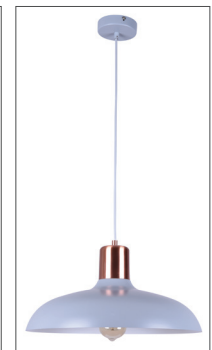

PASTEL11
(Matt Grey)