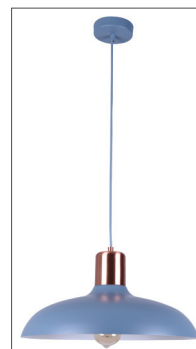

PASTEL13
(Matt Blue)