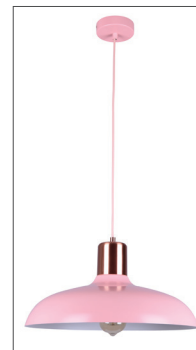

PASTEL10
(Matt Pink)