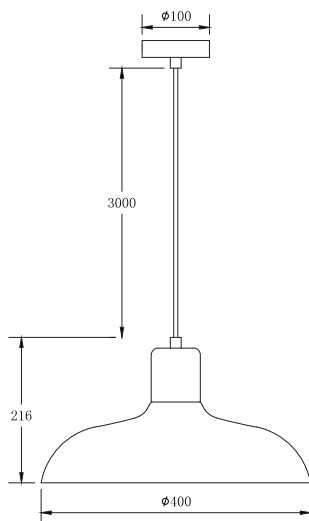

PASTEL12
(Matt Green)