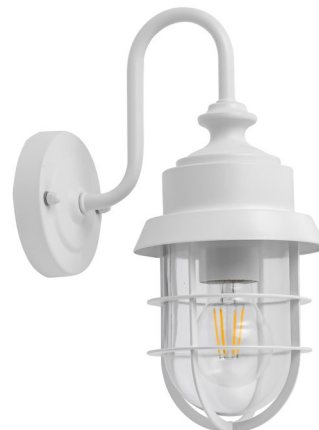

Exterior Lighting

PAROL1
(Matte Black Iron)

PAROL2
(Matte White Iron)

PAROL3
(Galvanized Iron)

PAROL4
(Electroplated Copper
Brush Finish)

PAROL5
(Electroplated Brass Brush
Finish)

PAROL

Exterior Cylinder Brush Glass with Cage Wall Lights IP44

- Input voltage: 220-240V
- Material: Aluminium / Stainless Steel 304 & clear glass
- Lamp holder: 1xE27 (Max.60W globe)
- Globe not included

E27	IP44 Rated	2YEAR Replacement Warranty
-----	----------------------	---

Part No.	Description	Colour	Material	Box Size	Box Weight	Carton Qty
PAROL1	Wall ES Cylinder Matt Blk Alum & Glass w/cage	Matte Black	Aluminium	29x17x34cm	1.7kg	1/6
PAROL2	Wall ES Cylinder Matt Wh Alum & Glass w/cage	Matte White	Aluminium	29x17x34cm	1.7kg	1/6
PAROL3	Wall ES Cylinder Galvanized Alum & Glass w/cage	Galvanized	Aluminium	29x17x34cm	1.8kg	1/6
PAROL4	Wall ES Cylinder SS304 Copper & Brush Glass w/cage	Electroplated Copper	SS 304	29x17x34cm	1.7kg	1/6
PAROL5	Wall ES Cylinder SS304 Brass & Brush Glass w/cage	Electroplated Brass	SS 304	29x17x34cm	1.7kg	1/6