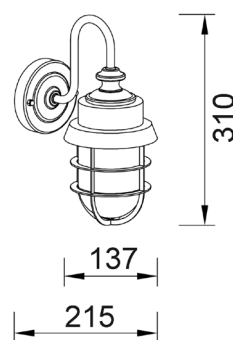

Exterior Lighting

PAROL1
(Matte Black Iron)

PAROL2
(Matte White Iron)

PAROL3
(Galvanized Iron)

PAROL4
(Electroplated Copper
Brush Finish)

PAROL5
(Electroplated Brass Brush
Finish)

PAROL

Exterior Cylinder Brush Glass with Cage Wall Lights IP44

- Input voltage: 220-240V
- Material: Aluminium / Stainless Steel 304 & clear glass
- Lamp holder: 1xE27 (Max.60W globe)
- Globe not included

E27	IP44 Rated	2YEAR Replacement Warranty
-----	----------------------	---

Part No.	Description	Colour	Material	Box Size	Box Weight	Carton Qty
PAROL1	Wall ES Cylinder Matt Blk Alum & Glass w/cage	Matte Black	Aluminium	29x17x34cm	1.7kg	1/6
PAROL2	Wall ES Cylinder Matt Wh Alum & Glass w/cage	Matte White	Aluminium	29x17x34cm	1.7kg	1/6
PAROL3	Wall ES Cylinder Galvanized Alum & Glass w/cage	Galvanized	Aluminium	29x17x34cm	1.8kg	1/6
PAROL4	Wall ES Cylinder SS304 Copper & Brush Glass w/cage	Electroplated Copper	SS 304	29x17x34cm	1.7kg	1/6
PAROL5	Wall ES Cylinder SS304 Brass & Brush Glass w/cage	Electroplated Brass	SS 304	29x17x34cm	1.7kg	1/6