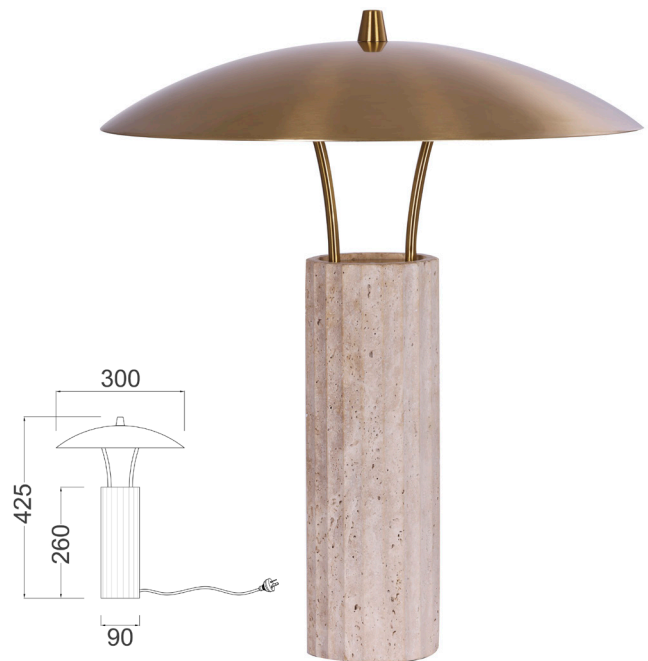

PARACCU

Interior LED Beige Travertine Base Brass Sun Hat Shade Table Lamp

- Input voltage: 220-240V 50/60Hz
- Inbuilt Constant current LED driver
- Material: travertine, Iron
- LED chips: 7C4B
- For indoor use only
- Ambient temp: -20 to 50°C

Part No.	PARACCU-T1
Description	TABLE LED 8W 3000K 400Lm Beige Travertine Base & Brass Sun hat Shade OD300mm
Material	Travertine, iron
Wattage	8W=40W
Kelvin	3000K
Lumens	400LM
CRI	90
Power factor	0.67
Product Dimensions	Ø300 x H425mm
Flex & Plug	1800mm gold fabric cord, touch on/off 3 step dimming
Box Weight	5.0kg
Box Dimensions	40x26x49cm
Carton QTY	1/1