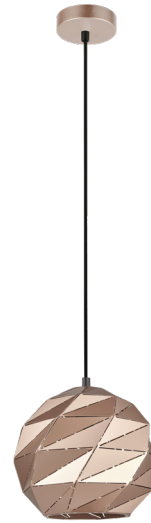

### Interior Dome Carved Iron Pendant Lights

- Input voltage: 220-240V
- Material: iron
- Lamp holder: 1xE27 (Max.72W)
- Globe not included
- For indoor use only
- 1 year replacement warranty

Part No.	ORIGAMI1-6
Description	PENDANT ES 72W Sml OR Lrg Dome Carved Iron
Material	Iron
Lamp holder	1xE27 (Max.72W)
Dimensions	ORIGAMI1-3: Ø220 x H215mm ORIGAMI4-6: Ø320 x H295mm
Suspension	3000mm PVC cable
Canopy size	Ø100 x 25mm
Box Weight	ORIGAMI1-3: 1.4kg ORIGAMI4-6: 2.3kg
Box Dimensions	ORIGAMI1-3: 26x26x27cm ORIGAMI4-6: 35x35x35cm
Carton QTY	1/1

\*Must be installed by a licenced electrician (Installation instructions sheet provided in each product box)

**ORIGAMI1**  
(White)

**ORIGAMI4**  
(White)

**ORIGAMI2**  
(Rose Gold)

**ORIGAMI5**  
(Rose Gold)