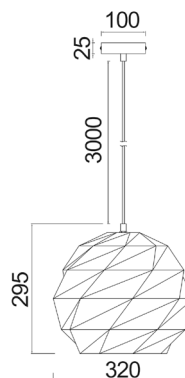

ORIGAMI4-6