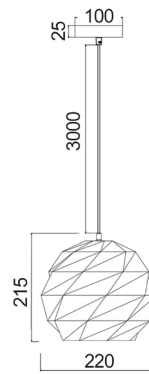

ORIGAMI1-3