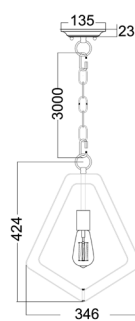

ORBITA SERIES

Interior Pendant Lights

Product Features:

- Material: stainless steel and iron
- ORBITA1-2: Max.40W HAL globe
- ORBITA3-5 Max. 60W HAL globe
- Globe not included
- For indoor use only

1 YEAR
Replacement
Warranty

Decor Lighting

ORBITA1

ORBITA2

ORBITA3

ORBITA4

ORBITA5

Part No.	Description	Lamp Holder	Fitting Length (mm)	Fitting Width (mm)	Canopy OD (mm)	Cable & Chain (mm)	Weight (kg)	Box (cm)	Carton QTY
ORBITA1	PENDANT Polished Nickel Hardware with SS	4xG9	640	360	ø135	3000	6.0	102x74x19	1
ORBITA2	PENDANT Oil Rubbed Bronze Hardware with Antique Gold	8xG9	920	630	ø135	3000	6.0	102x74x19	1
ORBITA3	PENDANT Polished Nickel Hardware with SS	1xE27	424	346	ø135	3000	3.3	52.3x42.1x14.3	1
ORBITA4	PENDANT Polished Nickel Hardware with SS	3xE14	565	505	ø135	3000	5.8	66x59x20	1
ORBITA5	PENDANT Polished Nickel Hardware with SS	5xE14	696	663	ø135	3000	9.65	79x76x28	1