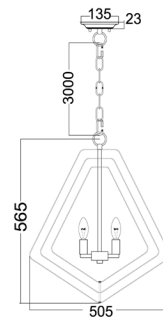

ORBITA SERIES

Interior Pendant Lights

Product Features:

- Material: stainless steel and iron
- ORBITA1-2: Max.40W HAL globe
- ORBITA3-5 Max. 60W HAL globe
- Globe not included
- For indoor use only

1 YEAR
Replacement
Warranty

Decor Lighting

ORBITA1

ORBITA2

ORBITA3

ORBITA4

ORBITA5

Part No.	Description	Lamp Holder	Fitting Length (mm)	Fitting Width (mm)	Canopy OD (mm)	Cable & Chain (mm)	Weight (kg)	Box (cm)	Carton QTY
ORBITA1	PENDANT Polished Nickel Hardware with SS	4xG9	640	360	ø135	3000	6.0	102x74x19	1
ORBITA2	PENDANT Oil Rubbed Bronze Hardware with Antique Gold	8xG9	920	630	ø135	3000	6.0	102x74x19	1
ORBITA3	PENDANT Polished Nickel Hardware with SS	1xE27	424	346	ø135	3000	3.3	52.3x42.1x14.3	1
ORBITA4	PENDANT Polished Nickel Hardware with SS	3xE14	565	505	ø135	3000	5.8	66x59x20	1
ORBITA5	PENDANT Polished Nickel Hardware with SS	5xE14	696	663	ø135	3000	9.65	79x76x28	1