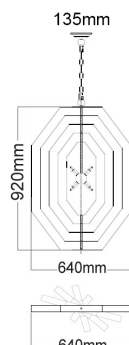

Decor Lighting

ORBITA1

ORBITA2

ORBITA3

ORBITA4

ORBITA5

Part No.	Description	Lamp Holder	Fitting Length (mm)	Fitting Width (mm)	Canopy OD (mm)	Cable & Chain (mm)	Weight (kg)	Box (cm)	Carton QTY
ORBITA1	PENDANT Polished Nickel Hardware with SS	4xG9	640	360	ø135	3000	6.0	102x74x19	1
ORBITA2	PENDANT Oil Rubbed Bronze Hardware with Antique Gold	8xG9	920	630	ø135	3000	6.0	102x74x19	1
ORBITA3	PENDANT Polished Nickel Hardware with SS	1xE27	424	346	ø135	3000	3.3	52.3x42.1x14.3	1
ORBITA4	PENDANT Polished Nickel Hardware with SS	3xE14	565	505	ø135	3000	5.8	66x59x20	1
ORBITA5	PENDANT Polished Nickel Hardware with SS	5xE14	696	663	ø135	3000	9.65	79x76x28	1