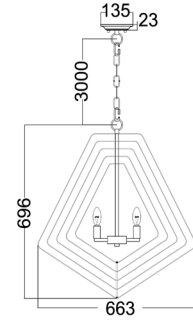

Decor Lighting

ORBITA1

ORBITA2

ORBITA3

ORBITA4

ORBITA5

Part No.	Description	Lamp Holder	Fitting Length (mm)	Fitting Width (mm)	Canopy OD (mm)	Cable & Chain (mm)	Weight (kg)	Box (cm)	Carton QTY
ORBITA1	PENDANT Polished Nickel Hardware with SS	4xG9	640	360	ø135	3000	6.0	102x74x19	1
ORBITA2	PENDANT Oil Rubbed Bronze Hardware with Antique Gold	8xG9	920	630	ø135	3000	6.0	102x74x19	1
ORBITA3	PENDANT Polished Nickel Hardware with SS	1xE27	424	346	ø135	3000	3.3	52.3x42.1x14.3	1
ORBITA4	PENDANT Polished Nickel Hardware with SS	3xE14	565	505	ø135	3000	5.8	66x59x20	1
ORBITA5	PENDANT Polished Nickel Hardware with SS	5xE14	696	663	ø135	3000	9.65	79x76x28	1