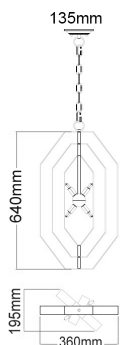

ORBITA SERIES

Interior Pendant Lights

Product Features:

- Material: stainless steel and iron
- ORBITA1-2: Max.40W HAL globe
- ORBITA3-5 Max. 60W HAL globe
- Globe not included
- For indoor use only

1 YEAR
Replacement
Warranty

Decor Lighting

ORBITA1

ORBITA2

ORBITA3

ORBITA4

ORBITA5

Part No.	Description	Lamp Holder	Fitting Length (mm)	Fitting Width (mm)	Canopy OD (mm)	Cable & Chain (mm)	Weight (kg)	Box (cm)	Carton QTY
ORBITA1	PENDANT Polished Nickel Hardware with SS	4xG9	640	360	ø135	3000	6.0	102x74x19	1
ORBITA2	PENDANT Oil Rubbed Bronze Hardware with Antique Gold	8xG9	920	630	ø135	3000	6.0	102x74x19	1
ORBITA3	PENDANT Polished Nickel Hardware with SS	1xE27	424	346	ø135	3000	3.3	52.3x42.1x14.3	1
ORBITA4	PENDANT Polished Nickel Hardware with SS	3xE14	565	505	ø135	3000	5.8	66x59x20	1
ORBITA5	PENDANT Polished Nickel Hardware with SS	5xE14	696	663	ø135	3000	9.65	79x76x28	1