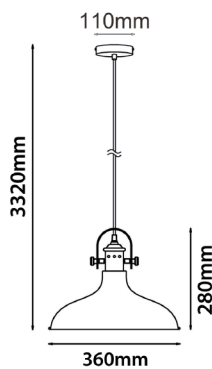

NARVIK SERIES

Dome with Copper Highlight Pendant lights

- Shade: powder coated iron
- Lamp holder: 1xE27 (Max.72W halogen globes)
- Globe not included
- For indoor use only
- 1 year replacement warranty

NARVIK1

NARVIK2

NARVIK3

Technical data

Part No.	Description	Diam	Fitting H	Cable	Weight	Box	Carton QTY
NARVIK1	PENDANT ES 72W MATT WH DOME with Copper Highlights	360mm	280mm	3320mm	2.3kg	42x42x21cm	1/5
NARVIK2	PENDANT ES 72W MATT BLK DOME with Copper Highlights	360mm	280mm	3320mm	2.3kg	42x42x21cm	1/5
NARVIK3	PENDANT ES 72W MATT GREY DOME with Copper Highlights	360mm	280mm	3320mm	2.3kg	42x42x21cm	1/5