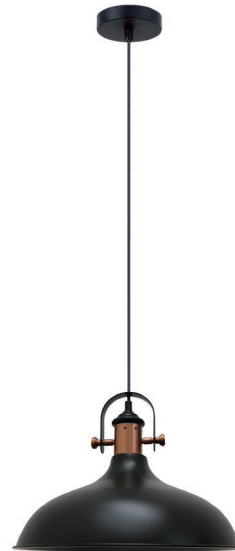

NARVIK SERIES

Dome with Copper Highlight Pendant lights

- Shade: powder coated iron
- Lamp holder: 1xE27 (Max.72W halogen globes)
- Globe not included
- For indoor use only
- 1 year replacement warranty

NARVIK1

NARVIK2

NARVIK3

Technical data

Part No.	Description	Diam	Fitting H	Cable	Weight	Box	Carton QTY
NARVIK1	PENDANT ES 72W MATT WH DOME with Copper Highlights	360mm	280mm	3320mm	2.3kg	42x42x21cm	1/5
NARVIK2	PENDANT ES 72W MATT BLK DOME with Copper Highlights	360mm	280mm	3320mm	2.3kg	42x42x21cm	1/5
NARVIK3	PENDANT ES 72W MATT GREY DOME with Copper Highlights	360mm	280mm	3320mm	2.3kg	42x42x21cm	1/5