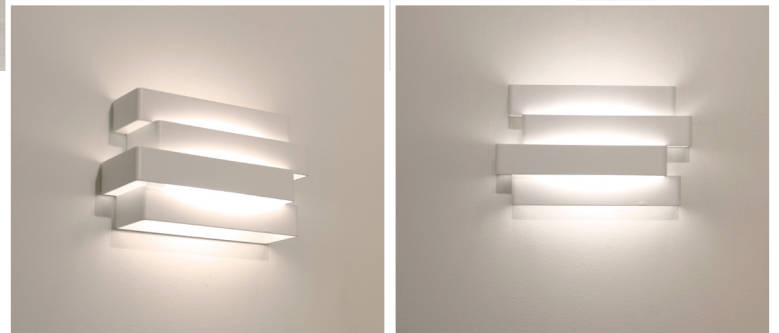

NAGOYA

LED Tri-CCT Interior Rectangular Up/Down Dimmable Wall Light

Decor Lighting

- Input voltage: 220-240V 50Hz
- Housing: Powder coated aluminium
- LED chips: 12pcs SMD2835
- Tri-CCT (3000K/ 4000K/ 5700K) in one fitting
- Switch under the back plate
- Power Factor: 0.9
- CRI: 80
- Ambient temperature: -20 to 50°C
- Suitable for dimming
- Suitable for 2 way switching
- Suitable for use with sensor

Part No.	Description	Lumens			Watt	PF	Dimensions	Box Weight	Box Size	Carton Qty
		3000K	4000K	5700K						
NAGOYA	Wall Internal S/M City LED Dimm WH Rect Up/Dn Tri CCT	240LM	265LM	260LM	5W	0.9	L200x-W110xH60mm	0.9kg	13x11x21cm	1/10