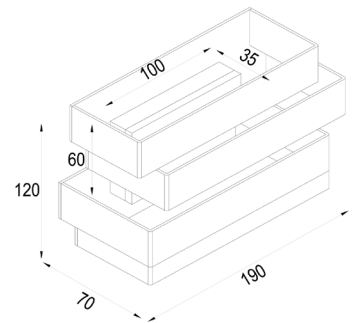

NAGOYA

LED Tri-CCT Interior Rectangular Up/Down Dimmable Wall Light

Decor Lighting

- Input voltage: 220-240V 50Hz
- Housing: Powder coated aluminium
- LED chips: 12pcs SMD2835
- Tri-CCT (3000K/ 4000K/ 5700K) in one fitting
- Switch under the back plate
- Power Factor: 0.9
- CRI: 80
- Ambient temperature: -20 to 50°C
- Suitable for dimming
- Suitable for 2 way switching
- Suitable for use with sensor

Part No.	Description	Lumens			Watt	PF	Dimensions	Box Weight	Box Size	Carton Qty
		3000K	4000K	5700K						
NAGOYA	Wall Internal S/M City LED Dimm WH Rect Up/Dn Tri CCT	240LM	265LM	260LM	5W	0.9	L200x-W110xH60mm	0.9kg	13x11x21cm	1/10