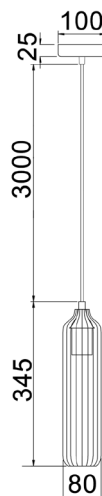

MANGA

INTERIOR GLASS CYLINDER PENDANT LIGHTS

- Input voltage: 220-240V 50/60Hz
- Material: glass
- Lamp holder: 1xE27 (Max.72W globe)
- Globe size restrictions (Max.diameter): 60mm
- Globe not included
- For indoor use only
- Warranty: 1 year replacement

Part No.	MANGA1-5
Description	PENDANT ES Glass CYLINDER OD100mm
Material	Glass
Lamp holder	1xE27 (Max.72W)
Product Dimensions	Ø80xH345mm
Suspension	3000mm clear cable
Canopy size	Ø100x25mm
Box Weight	0.9kg
Box Dimensions	19x15x42cm
Carton QTY	1/10