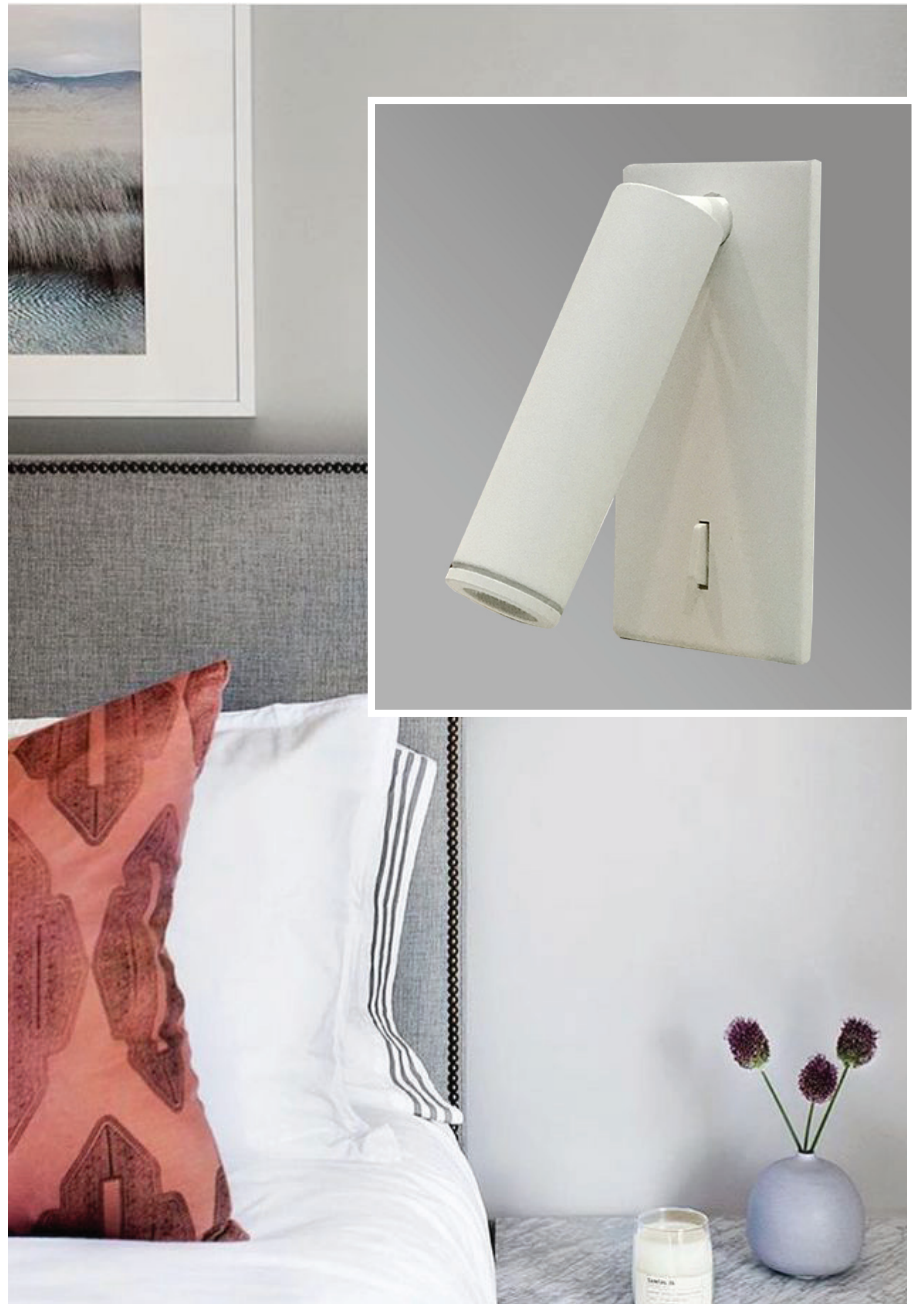

LED Interior Adjustable Wall / Reading Light **LYON**

PRODUCT FEATURES

- Input voltage: 240V AC
- Wattage: 3W
- 1pc Bridgelux LED chip
- Life time: 30,000hrs
- Material: iron & aluminium
- Finishing colour: matt white
- Colour temp: 3000K
- Rotatable 300°
- IP rating: IP21
- Not suitable for dimming

WARRANTY

- 2 year replacement warranty

CODE	DESCRIPTION	KELVIN (K)	LUMENS (LM)	WATT (W)	CRI	BEAM ANGLE	DIMM	WIDTH (mm)	DEPTH (mm)	CARTON QTY
LYON	LED INTERIOR S/M WALL READING LIGHT MATT WHITE ADJUSTABLE	3000	342	3	≥80	120°	NO	60	45	1/12