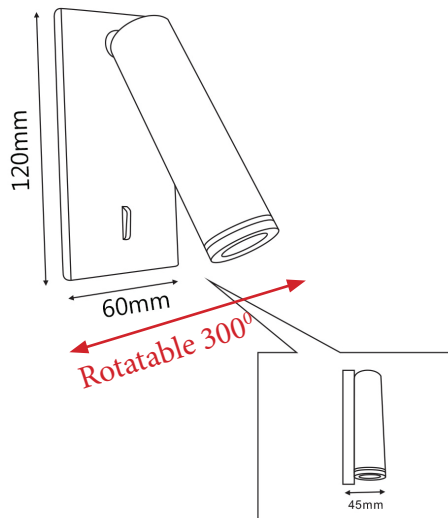

LED Interior Adjustable Wall / Reading Light **LYON**

PRODUCT FEATURES

- Input voltage: 240V AC
- Wattage: 3W
- 1pc Bridgelux LED chip
- Life time: 30,000hrs
- Material: iron & aluminium
- Finishing colour: matt white
- Colour temp: 3000K
- Rotatable 300°
- IP rating: IP21
- Not suitable for dimming

WARRANTY

- 2 year replacement warranty

CODE	DESCRIPTION	KELVIN (K)	LUMENS (LM)	WATT (W)	CRI	BEAM ANGLE	DIMM	WIDTH (mm)	DEPTH (mm)	CARTON QTY
LYON	LED INTERIOR S/M WALL READING LIGHT MATT WHITE ADJUSTABLE	3000	342	3	≥80	120°	NO	60	45	1/12