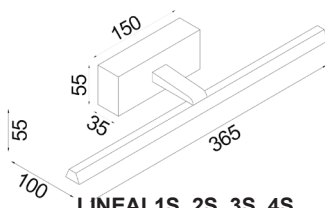

LINEAL1S, 2S, 3S, 4S

LINEAL1M, 2M, 3M, 4M

LINEAL1L, 2L, 3L, 4L

PART NO.	COLOUR	LUMENS			WATT	LENGTH	BASE	BOX SIZE	BOX WEIGHT	CARTON QTY
		3000K	4000K	5700K						
LINEAL1S	Powder coated White	740LM	762LM	652LM	8W	365mm	150x55mm	12x6x40cm	0.65kg	1/10
LINEAL1M		1090LM	1150LM	1000LM	12W	530mm	150x55mm	12x6x56cm	0.72kg	1/10
LINEAL1L		1320LM	1531LM	1305LM	16W	695mm	200x55mm	12x6x75cm	0.9kg	1/10
LINEAL2S	Powder coated Black	740LM	762LM	652LM	8W	365mm	150x55mm	12x6x40cm	0.65kg	1/10
LINEAL2M		1090LM	1150LM	1000LM	12W	530mm	150x55mm	12x6x56cm	0.72kg	1/10
LINEAL2L		1320LM	1531LM	1305LM	16W	695mm	200x55mm	12x6x75cm	0.9kg	1/10
LINEAL3S	Electroplated Chrome	740LM	762LM	652LM	8W	365mm	150x55mm	12x6x40cm	0.65kg	1/10
LINEAL3M		1090LM	1150LM	1000LM	12W	530mm	150x55mm	12x6x56cm	0.72kg	1/10
LINEAL3L		1320LM	1531LM	1305LM	16W	695mm	200x55mm	12x6x75cm	0.9kg	1/10
LINEAL4S	Electroplated Antique Brass	740LM	762LM	652LM	8W	365mm	150x55mm	12x6x40cm	0.65kg	1/10
LINEAL4M		1090LM	1150LM	1000LM	12W	530mm	150x55mm	12x6x56cm	0.72kg	1/10
LINEAL4L		1320LM	1531LM	1305LM	16W	695mm	200x55mm	12x6x75cm	0.9kg	1/10