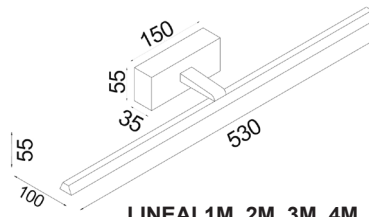

LINEAL

Dimmable Interior LED Tri-CCT Vanity Wall Lights IP44

- Input voltage: 220-240V 50Hz
- Housing: Aluminium
- Mounting plate: iron
- Diffuser: Acrylic
- Tri-CCT (3000K / 4000K / 5700K) in one fitting
- CCT switch inside the fitting
- LED chips: SMD2835
- CRI: 80
- Power factor: 0.92
- Ambient temp: -20 to 50°C
- Suitable for dimming
- Suitable for 2 way switching
- Suitable for use with sensors

LINEAL1S, 2S, 3S, 4S

LINEAL1M, 2M, 3M, 4M

LINEAL1L, 2L, 3L, 4L

PART NO.	COLOUR	LUMENS			WATT	LENGTH	BASE	BOX SIZE	BOX WEIGHT	CARTON QTY
		3000K	4000K	5700K						
LINEAL1S	Powder coated White	740LM	762LM	652LM	8W	365mm	150x55mm	12x6x40cm	0.65kg	1/10
LINEAL1M		1090LM	1150LM	1000LM	12W	530mm	150x55mm	12x6x56cm	0.72kg	1/10
LINEAL1L		1320LM	1531LM	1305LM	16W	695mm	200x55mm	12x6x75cm	0.9kg	1/10
LINEAL2S	Powder coated Black	740LM	762LM	652LM	8W	365mm	150x55mm	12x6x40cm	0.65kg	1/10
LINEAL2M		1090LM	1150LM	1000LM	12W	530mm	150x55mm	12x6x56cm	0.72kg	1/10
LINEAL2L		1320LM	1531LM	1305LM	16W	695mm	200x55mm	12x6x75cm	0.9kg	1/10
LINEAL3S	Electroplated Chrome	740LM	762LM	652LM	8W	365mm	150x55mm	12x6x40cm	0.65kg	1/10
LINEAL3M		1090LM	1150LM	1000LM	12W	530mm	150x55mm	12x6x56cm	0.72kg	1/10
LINEAL3L		1320LM	1531LM	1305LM	16W	695mm	200x55mm	12x6x75cm	0.9kg	1/10
LINEAL4S	Electroplated Antique Brass	740LM	762LM	652LM	8W	365mm	150x55mm	12x6x40cm	0.65kg	1/10
LINEAL4M		1090LM	1150LM	1000LM	12W	530mm	150x55mm	12x6x56cm	0.72kg	1/10
LINEAL4L		1320LM	1531LM	1305LM	16W	695mm	200x55mm	12x6x75cm	0.9kg	1/10