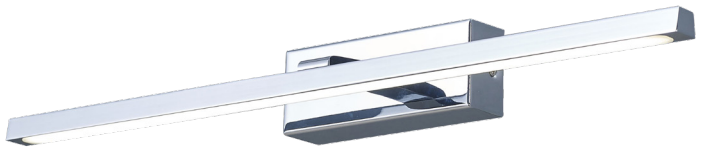

LINEAL3
(Chrome)