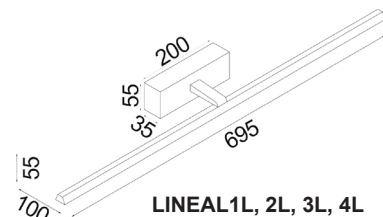

LINEAL

Dimmable Interior LED Tri-CCT Vanity Wall Lights IP44

- Input voltage: 220-240V 50Hz
- Housing: Aluminium
- Mounting plate: iron
- Diffuser: Acrylic
- Tri-CCT (3000K / 4000K / 5700K) in one fitting
- CCT switch inside the fitting
- LED chips: SMD2835
- CRI: 80
- Power factor: 0.92
- Ambient temp: -20 to 50°C
- Suitable for dimming
- Suitable for 2 way switching
- Suitable for use with sensors

LINEAL1S, 2S, 3S, 4S

LINEAL1M, 2M, 3M, 4M

LINEAL1L, 2L, 3L, 4L

PART NO.	COLOUR	LUMENS			WATT	LENGTH	BASE	BOX SIZE	BOX WEIGHT	CARTON QTY
		3000K	4000K	5700K						
LINEAL1S	Powder coated White	740LM	762LM	652LM	8W	365mm	150x55mm	12x6x40cm	0.65kg	1/10
LINEAL1M		1090LM	1150LM	1000LM	12W	530mm	150x55mm	12x6x56cm	0.72kg	1/10
LINEAL1L		1320LM	1531LM	1305LM	16W	695mm	200x55mm	12x6x75cm	0.9kg	1/10
LINEAL2S	Powder coated Black	740LM	762LM	652LM	8W	365mm	150x55mm	12x6x40cm	0.65kg	1/10
LINEAL2M		1090LM	1150LM	1000LM	12W	530mm	150x55mm	12x6x56cm	0.72kg	1/10
LINEAL2L		1320LM	1531LM	1305LM	16W	695mm	200x55mm	12x6x75cm	0.9kg	1/10
LINEAL3S	Electroplated Chrome	740LM	762LM	652LM	8W	365mm	150x55mm	12x6x40cm	0.65kg	1/10
LINEAL3M		1090LM	1150LM	1000LM	12W	530mm	150x55mm	12x6x56cm	0.72kg	1/10
LINEAL3L		1320LM	1531LM	1305LM	16W	695mm	200x55mm	12x6x75cm	0.9kg	1/10
LINEAL4S	Electroplated Antique Brass	740LM	762LM	652LM	8W	365mm	150x55mm	12x6x40cm	0.65kg	1/10
LINEAL4M		1090LM	1150LM	1000LM	12W	530mm	150x55mm	12x6x56cm	0.72kg	1/10
LINEAL4L		1320LM	1531LM	1305LM	16W	695mm	200x55mm	12x6x75cm	0.9kg	1/10