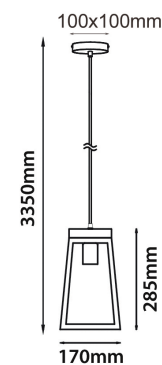

LANTERNA SERIES

- Interior single pendant lights
- Shade: powder coated iron & wood
- Lamp holder: 1xE27 (Max.72W Hal)
- Globe not included
- For indoor use only
- Warranty: 1 year replacement

Part No.	LANTERNA1 & LANTERNA2
Description	PENDANT MATT BLK/WH IRON WOOD TRAPEZIUM
Material	Powder coated iron, wood
Lamp Holder	1XE27 (Max.72W HAL)
Dimensions	W 170 x H 285mm
Suspension	3m black / white PVC cable
Canopy Size	100x100x25mm
Carton QTY	1/10

*Mounting straight bracket: 90x20mm, with central 10mm cable entry.

LANTERNA1
(BLACK)

LANTERNA2
(WHITE)