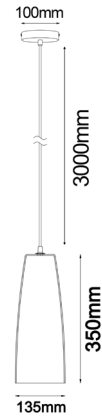

# Lamina

- Interior copper painted glass pendant lights
- Shade: glass
- Lamp holder: 1xE27(Max.72W globes)
- Globes not included
- For indoor use only
- Warranty: 1 year replacement warranty

Part No.	LAMINA1, LAMINA3 & LAMINA4
Description	PENDANT ES 72W Copper Coloured Glass
Material	Glass
Lamp holder	1xE27 (Max.72W)
Product Dimensions	LAMINA1: Ø135 X H350mm LAMINA3: Ø170 X H280mm LAMINA4: Ø280 X H170mm
Suspension	3000mm black cable
Canopy size	Ø100x25mm
Box Weight	LAMINA1: 1.6kg LAMINA3: 1.6kg LAMINA4: 1.9kg
Box Dimensions	LAMINA1: 20x20x46cm LAMINA3: 23x23x38cm LAMINA4: 34x34x23cm
Carton QTY	1/1

\*Must be installed by a licenced electrician (Installation instructions sheet provided in each product box)

**LAMINA1**  
(Ellipse / Copper interior)

**LAMINA3**  
(Dble Cylinder / Copper interior)

**LAMINA4**  
(Dome / Chrome interior)