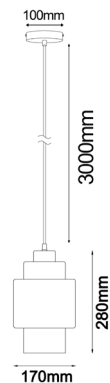

# Lamina

- Interior copper painted glass pendant lights
- Shade: glass
- Lamp holder: 1xE27(Max.72W globes)
- Globes not included
- For indoor use only
- Warranty: 1 year replacement warranty

Part No.	LAMINA1, LAMINA3 & LAMINA4
Description	PENDANT ES 72W Copper Coloured Glass
Material	Glass
Lamp holder	1xE27 (Max.72W)
Product Dimensions	LAMINA1: Ø135 X H350mm LAMINA3: Ø170 X H280mm LAMINA4: Ø280 X H170mm
Suspension	3000mm black cable
Canopy size	Ø100x25mm
Box Weight	LAMINA1: 1.6kg LAMINA3: 1.6kg LAMINA4: 1.9kg
Box Dimensions	LAMINA1: 20x20x46cm LAMINA3: 23x23x38cm LAMINA4: 34x34x23cm
Carton QTY	1/1

\*Must be installed by a licenced electrician (Installation instructions sheet provided in each product box)

**LAMINA1**  
(Ellipse / Copper interior)

**LAMINA3**  
(Dble Cylinder / Copper interior)

**LAMINA4**  
(Dome / Chrome interior)