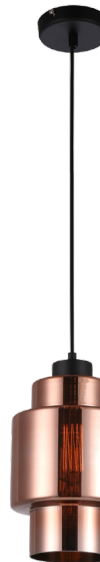

# Lamina

- Interior copper painted glass pendant lights
- Shade: glass
- Lamp holder: 1xE27(Max.72W globes)
- Globes not included
- For indoor use only
- Warranty: 1 year replacement warranty

Part No.	LAMINA1, LAMINA3 & LAMINA4
Description	PENDANT ES 72W Copper Coloured Glass
Material	Glass
Lamp holder	1xE27 (Max.72W)
Product Dimensions	LAMINA1: Ø135 X H350mm LAMINA3: Ø170 X H280mm LAMINA4: Ø280 X H170mm
Suspension	3000mm black cable
Canopy size	Ø100x25mm
Box Weight	LAMINA1: 1.6kg LAMINA3: 1.6kg LAMINA4: 1.9kg
Box Dimensions	LAMINA1: 20x20x46cm LAMINA3: 23x23x38cm LAMINA4: 34x34x23cm
Carton QTY	1/1

\*Must be installed by a licenced electrician (Installation instructions sheet provided in each product box)

**LAMINA1**  
(Ellipse / Copper interior)

**LAMINA3**  
(Dble Cylinder / Copper interior)

**LAMINA4**  
(Dome / Chrome interior)