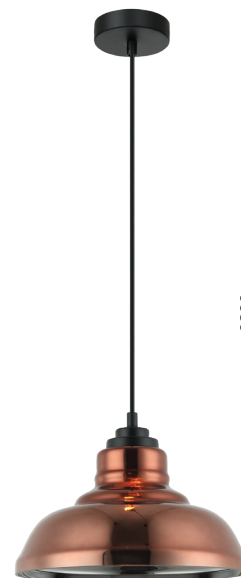

# Lamina

- Interior copper painted glass pendant lights
- Shade: glass
- Lamp holder: 1xE27(Max.72W globes)
- Globes not included
- For indoor use only
- Warranty: 1 year replacement warranty

Part No.	LAMINA1, LAMINA3 & LAMINA4
Description	PENDANT ES 72W Copper Coloured Glass
Material	Glass
Lamp holder	1xE27 (Max.72W)
Product Dimensions	LAMINA1: Ø135 X H350mm LAMINA3: Ø170 X H280mm LAMINA4: Ø280 X H170mm
Suspension	3000mm black cable
Canopy size	Ø100x25mm
Box Weight	LAMINA1: 1.6kg LAMINA3: 1.6kg LAMINA4: 1.9kg
Box Dimensions	LAMINA1: 20x20x46cm LAMINA3: 23x23x38cm LAMINA4: 34x34x23cm
Carton QTY	1/1

\*Must be installed by a licenced electrician (Installation instructions sheet provided in each product box)

**LAMINA1**  
(Ellipse / Copper interior)

**LAMINA3**  
(Dble Cylinder / Copper interior)

**LAMINA4**  
(Dome / Chrome interior)