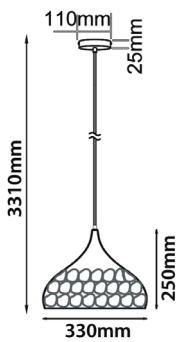

UPDATED ON 30.11.2016