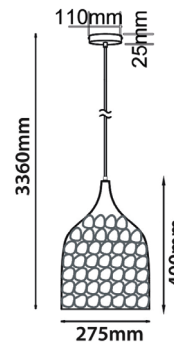

UPDATED ON 30.11.2016