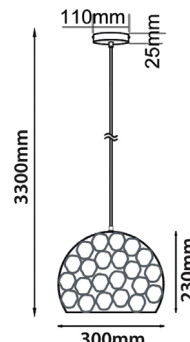

UPDATED ON 30.11.2016