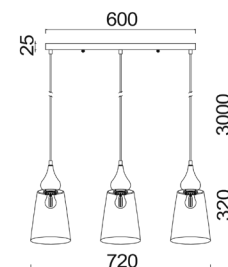

*Must be installed by a licenced electrician (Installation instructions sheet provided in each product box)