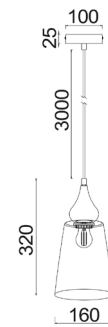

JEREZ

Interior Black Smoke Glass Flat Top Ellipse Glass Pendant Lights

- Input voltage: 220-240V
- Material: iron & glass
- Lamp holder: E27 (Max.72W)
- Globe not included
- For indoor use only
- 1 year replacement warranty

Decor Lighting

JEREZ2

Part No.	JEREZ2
Description	PENDANT ES 72W Black Smoke Glass Flat Top ELLIPSE
Lamp holder	1xE27 (Max.72W)
Dimensions	Ø160 x H320mm
Suspension	3000mm PVC cable
Canopy size	Ø100 x 25mm
Box Weight	0.9kg
Box Dimensions	22x22x36cm
Carton QTY	1/1

JEREZ2X3R

Part No.	JEREZ2X3R
Description	PENDANT ES X 3 72W Black Smoke Glass Flat Top ELLIPSE RND BASE
Lamp holder	3xE27 (Max.72W)
Dimensions	Ø370mm
Suspension	3000mm PVC cable
Canopy size	Ø250 x 25mm
Box Weight	2.7kg
Box Dimensions	39x39x31cm
Carton QTY	1/1

Part No.	JEREZ2X3S
Description	PENDANT ES X 3 72W Black Smoke Glass Flat Top ELLIPSE RECT BASE
Lamp holder	3xE27 (Max.72W)
Dimensions	W720 X H 320mm
Suspension	3000mm PVC cable
Canopy size	L600 x D25mm
Box Weight	2.8kg
Box Dimensions	66x21x31cm
Carton QTY	1/1