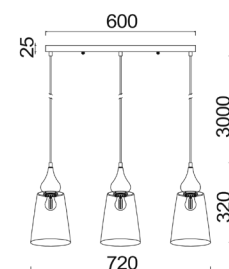

JEREZ

Interior Bronze Amber Glass Flat Top Ellipse Glass Pendant Lights

- Input voltage: 220-240V
- Material: iron & glass
- Lamp holder: E27 (Max.72W)
- Globe not included
- For indoor use only
- 1 year replacement warranty

Decor Lighting

JEREZ1

Part No.	JEREZ1
Description	PENDANT ES 72W Bronze Amber Glass Flat Top ELLIPSE
Lamp holder	1xE27 (Max.72W)
Dimensions	Ø160 x H320mm
Suspension	3000mm PVC cable
Canopy size	Ø100 x 25mm
Box Weight	0.9kg
Box Dimensions	22x22x36cm
Carton QTY	1/1

JEREZ1X3R

Part No.	JEREZ1X3R
Description	PENDANT ES X 3 72W Bronze Amber Glass Flat Top ELLIPSE RND BASE
Lamp holder	3xE27 (Max.72W)
Dimensions	Ø370mm
Suspension	3000mm PVC cable
Canopy size	Ø250 x 25mm
Box Weight	2.7kg
Box Dimensions	39x39x31cm
Carton QTY	1/1

JEREZ1X3S

Part No.	JEREZ1X3S
Description	PENDANT ES X 3 72W Bronze Amber Glass Flat Top ELLIPSE RECT BASE
Lamp holder	3xE27 (Max.72W)
Dimensions	W720 X H 320mm
Suspension	3000mm PVC cable
Canopy size	L600 x D25mm
Box Weight	2.8kg
Box Dimensions	66x21x31cm
Carton QTY	1/1