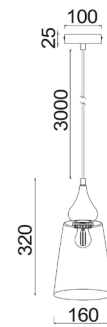

JEREZ

Interior Bronze Amber Glass Flat Top Ellipse Glass Pendant Lights

- Input voltage: 220-240V
- Material: iron & glass
- Lamp holder: E27 (Max.72W)
- Globe not included
- For indoor use only
- 1 year replacement warranty

Decor Lighting

JEREZ1

Part No.	JEREZ1
Description	PENDANT ES 72W Bronze Amber Glass Flat Top ELLIPSE
Lamp holder	1xE27 (Max.72W)
Dimensions	Ø160 x H320mm
Suspension	3000mm PVC cable
Canopy size	Ø100 x 25mm
Box Weight	0.9kg
Box Dimensions	22x22x36cm
Carton QTY	1/1

JEREZ1X3R

Part No.	JEREZ1X3R
Description	PENDANT ES X 3 72W Bronze Amber Glass Flat Top ELLIPSE RND BASE
Lamp holder	3xE27 (Max.72W)
Dimensions	Ø370mm
Suspension	3000mm PVC cable
Canopy size	Ø250 x 25mm
Box Weight	2.7kg
Box Dimensions	39x39x31cm
Carton QTY	1/1

JEREZ1X3S

Part No.	JEREZ1X3S
Description	PENDANT ES X 3 72W Bronze Amber Glass Flat Top ELLIPSE RECT BASE
Lamp holder	3xE27 (Max.72W)
Dimensions	W720 X H 320mm
Suspension	3000mm PVC cable
Canopy size	L600 x D25mm
Box Weight	2.8kg
Box Dimensions	66x21x31cm
Carton QTY	1/1