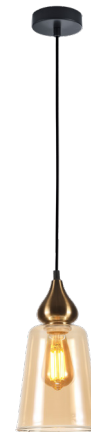

JEREZ

Interior Bronze Amber Glass Flat Top Ellipse Glass Pendant Lights

- Input voltage: 220-240V
- Material: iron & glass
- Lamp holder: E27 (Max.72W)
- Globe not included
- For indoor use only
- 1 year replacement warranty

Decor Lighting

JEREZ1

Part No.	JEREZ1
Description	PENDANT ES 72W Bronze Amber Glass Flat Top ELLIPSE
Lamp holder	1xE27 (Max.72W)
Dimensions	Ø160 x H320mm
Suspension	3000mm PVC cable
Canopy size	Ø100 x 25mm
Box Weight	0.9kg
Box Dimensions	22x22x36cm
Carton QTY	1/1

JEREZ1X3R

Part No.	JEREZ1X3R
Description	PENDANT ES X 3 72W Bronze Amber Glass Flat Top ELLIPSE RND BASE
Lamp holder	3xE27 (Max.72W)
Dimensions	Ø370mm
Suspension	3000mm PVC cable
Canopy size	Ø250 x 25mm
Box Weight	2.7kg
Box Dimensions	39x39x31cm
Carton QTY	1/1

JEREZ1X3S

Part No.	JEREZ1X3S
Description	PENDANT ES X 3 72W Bronze Amber Glass Flat Top ELLIPSE RECT BASE
Lamp holder	3xE27 (Max.72W)
Dimensions	W720 X H 320mm
Suspension	3000mm PVC cable
Canopy size	L600 x D25mm
Box Weight	2.8kg
Box Dimensions	66x21x31cm
Carton QTY	1/1