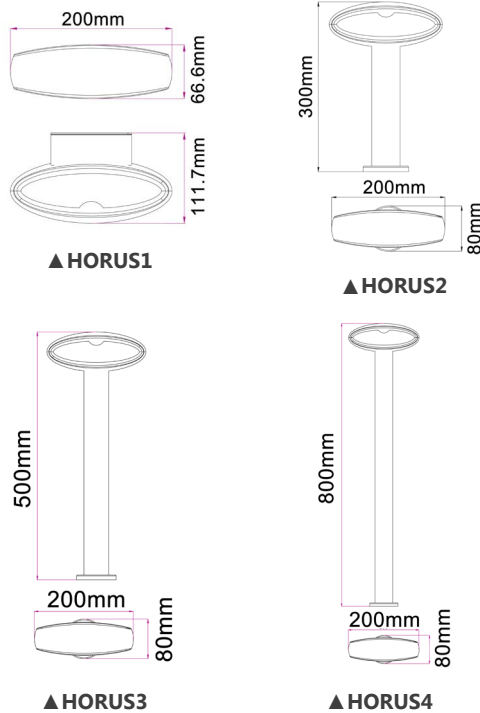

HORUS SERIES

LED Exterior Wall/ Lawn Lights

- Input voltage: 240V AC 50Hz
- Material: double anti-corrosion powder coated high-pressure cast aluminium & anti aging UV protected PC diffuser
- Wattage: 9W
- Osram LED chips
- Constant current driver included
- Not suitable for dimming

30,000 HRS	BEAM 120°	IP 54	2 YEAR WARRANTY
---------------	--------------	----------	--------------------

CODE	DESCRIPTION	TECHNICAL DATA			
		KELVIN (K)	LUMENS (LM)	WATT (W)	CARTON QTY
HORUS1	MATT BLK CRESCENT LED EXTERIOR S/M WALL LIGHT 3000K	3000	350	9	1/8
HORUS2	MATT BLK OPEN OVAL LED EXTERIOR BOLLARD LIGHT SHORT 3000K	3000	350	9	1/4
HORUS3	MATT BLK OPEN OVAL LED EXTERIOR BOLLARD LIGHT MED 3000K	3000	350	9	1/4
HORUS4	MATT BLK OPEN OVAL LED EXTERIOR BOLLARD LIGHT LONG 3000K	3000	350	9	1/8