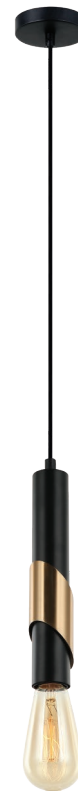

GOLDA

Interior Tube Pendant Lights

- Input voltage: 220-240V
- Material: iron
- Lamp holder: E27 (Max.72W halogen globe)
- Globe not included
- For indoor use only
- 1 year replacement warranty

Part No.	GOLDA1-2
Description	PENDANT ES 72W Matt Black / Diagonal OR Vertical Antique Brass plate Tube
Material	Iron
Lamp holder	1xE27 (Max.72W HAL)
Dimensions	Ø50xH250mm
Suspension	3000mm black PVC cable
Canopy size	Ø100x25mm
Box Weight	0.8kg
Box Dimensions	11x11x39cm
Carton QTY	1/10

GOLDA1
(Matt Black/ Diagonal
Antique Brass Plate)

GOLDA2
(Matt Black/ Vertical
Antique Brass Plate)