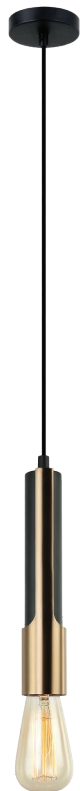

GOLDA

Interior Tube Pendant Lights

- Input voltage: 220-240V
- Material: iron
- Lamp holder: E27 (Max.72W halogen globe)
- Globe not included
- For indoor use only
- 1 year replacement warranty

Part No.	GOLDA1-2
Description	PENDANT ES 72W Matt Black / Diagonal OR Vertical Antique Brass plate Tube
Material	Iron
Lamp holder	1xE27 (Max.72W HAL)
Dimensions	Ø50xH250mm
Suspension	3000mm black PVC cable
Canopy size	Ø100x25mm
Box Weight	0.8kg
Box Dimensions	11x11x39cm
Carton QTY	1/10

GOLDA1
(Matt Black/ Diagonal
Antique Brass Plate)

GOLDA2
(Matt Black/ Vertical
Antique Brass Plate)