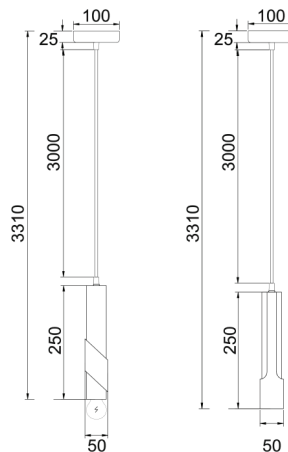

GOLDA

Interior Tube Pendant Lights

- Input voltage: 220-240V
- Material: iron
- Lamp holder: E27 (Max.72W halogen globe)
- Globe not included
- For indoor use only
- 1 year replacement warranty

Part No.	GOLDA1-2
Description	PENDANT ES 72W Matt Black / Diagonal OR Vertical Antique Brass plate Tube
Material	Iron
Lamp holder	1xE27 (Max.72W HAL)
Dimensions	Ø50xH250mm
Suspension	3000mm black PVC cable
Canopy size	Ø100x25mm
Box Weight	0.8kg
Box Dimensions	11x11x39cm
Carton QTY	1/10

GOLDA1
(Matt Black/ Diagonal
Antique Brass Plate)

GOLDA2
(Matt Black/ Vertical
Antique Brass Plate)