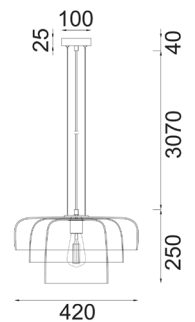

# GELATINA

Interior Dome Glass with Brass Highlight Pendant Lights

**GELATINA4**  
(Smokey Black)

**GELATINA5**  
(Orange)

**GELATINA6**  
(Green)

## PRODUCT FEATURES

- Input voltage: 220-240V
- Material: iron & glass
- Lamp holder: 1xE27 (Max.40W globe)
- Globe not included
- For indoor use only

\* Please **DO NOT** be confused by similar products offered by other suppliers with inferior quality  
 \* Must be installed by a licenced electrician (Installation instructions sheet provided in each product box)

<b>Part No.</b>	<b>GELATINA4, GELATINA5, GELATINA6</b>
<b>Description</b>	PENDANT ES 40W Dome Glass w/Brass Highlight
<b>Material</b>	Iron & glass
<b>Lamp holder</b>	1xE27 (Max.40W)
<b>Product Dimensions</b>	Ø420xH250mm
<b>Suspension</b>	3000mm PVC clear cable & stainless steel wire cable
<b>Canopy size</b>	Ø100x25mm
<b>Box Weight</b>	6.1kg
<b>Box Dimensions</b>	53x53x42cm
<b>Carton QTY</b>	1/1