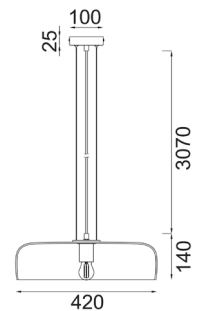

GELATINA

Interior Dome Glass with Brass Highlight Pendant Lights

GELATINA1
(Smokey Black)

GELATINA2
(Orange)

GELATINA3
(Green)

PRODUCT FEATURES

- Input voltage: 220-240V
- Material: iron & glass
- Lamp holder: 1xE27 (Max.40W globe)
- Globe not included
- For indoor use only

Part No.	GELATINA1, GELATINA2, GELATINA3
Description	PENDANT ES 40W Dome Glass w/Brass Highlight
Material	Iron & glass
Lamp holder	1xE27 (Max.40W)
Product Dimensions	Ø420x140mm
Suspension	3000mm PVC clear cable + stainless steel wire cable
Canopy size	Ø100x25mm
Box Weight	3.5kg
Box Dimensions	51x51x22cm
Carton QTY	1/1