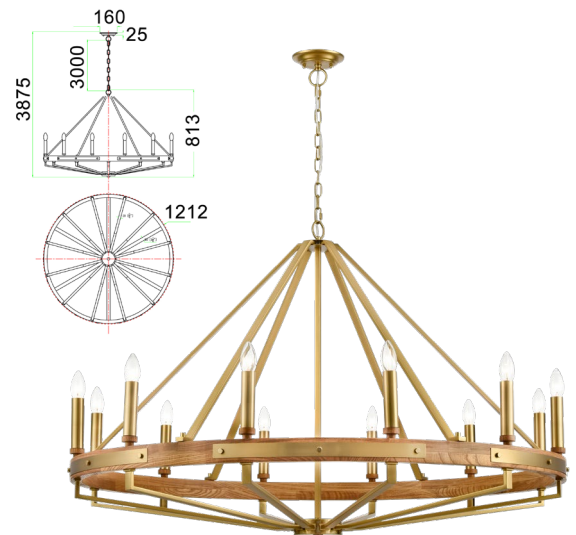

**FUNALE4**  
(6XE14)

**FUNALE5**  
(8XE14)

**FUNALE6**  
(12XE14)

## Interior Candelabra Oak Wood & Satin Brass Hardware Pendant Lights

- Input voltage: 220-240V
- Material: solid wood & iron
- Lamp holder: E14 (Max.60W globe)
- Globe not included
- For indoor use only

<b>Part No.</b>	<b>FUNALE4, FUNALE5, FUNALE6</b>
<b>Description</b>	PENDANT SES Candelabra Oak Wood & Satin Brass Hardware
<b>Material</b>	Solid wood & iron
<b>Lamp holder</b>	FUNALE4: 6XE14 (Max.60W) FUNALE5: 8XE14 (Max.60W) FUNALE6: 12XE14 (Max.60W)
<b>Product Dimensions</b>	Please see line drawings
<b>Suspension</b>	3000mm chain and cable
<b>Canopy size</b>	FUNALE4-5: Ø135x23mm FUNALE6: Ø160x25mm
<b>Box Weight</b>	FUNALE4: 9.0kg    FUNALE5: 13.0kg FUNALE6: 18.0kg
<b>Box Dimensions</b>	FUNALE4: 75x75x30cm FUNALE5: 95x95x33cm FUNALE6: 130x130x41cm
<b>Carton QTY</b>	1/1