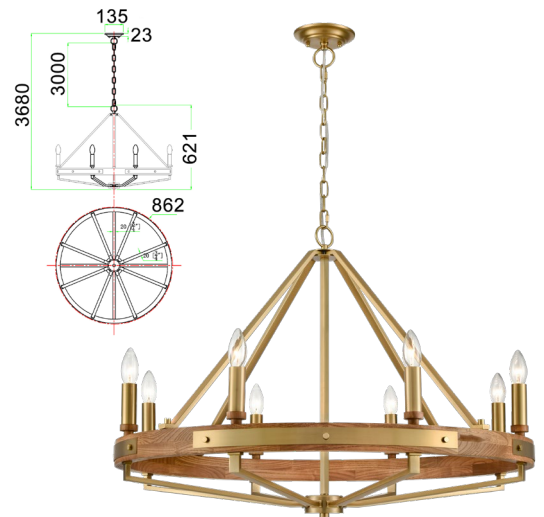

**FUNALE4**  
(6XE14)

**FUNALE5**  
(8XE14)

**FUNALE6**  
(12XE14)

## Interior Candelabra Oak Wood & Satin Brass Hardware Pendant Lights

- Input voltage: 220-240V
- Material: solid wood & iron
- Lamp holder: E14 (Max.60W globe)
- Globe not included
- For indoor use only

<b>Part No.</b>	<b>FUNALE4, FUNALE5, FUNALE6</b>
<b>Description</b>	PENDANT SES Candelabra Oak Wood & Satin Brass Hardware
<b>Material</b>	Solid wood & iron
<b>Lamp holder</b>	FUNALE4: 6XE14 (Max.60W) FUNALE5: 8XE14 (Max.60W) FUNALE6: 12XE14 (Max.60W)
<b>Product Dimensions</b>	Please see line drawings
<b>Suspension</b>	3000mm chain and cable
<b>Canopy size</b>	FUNALE4-5: Ø135x23mm FUNALE6: Ø160x25mm
<b>Box Weight</b>	FUNALE4: 9.0kg    FUNALE5: 13.0kg FUNALE6: 18.0kg
<b>Box Dimensions</b>	FUNALE4: 75x75x30cm FUNALE5: 95x95x33cm FUNALE6: 130x130x41cm
<b>Carton QTY</b>	1/1