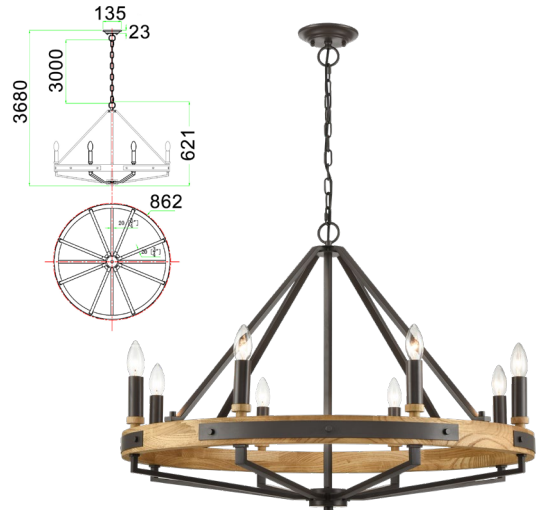

**FUNALE1**  
(6XE14)

**FUNALE2**  
(8XE14)

**FUNALE3**  
(12XE14)

## Interior Candelabra Natural Wood with Oil Rubbed Bronze Hardware Pendant Lights

- Input voltage: 220-240V
- Material: solid wood & iron
- Lamp holder: E14 (Max.60W globe)
- Globe not included
- For indoor use only

<b>Part No.</b>	<b>FUNALE1, FUNALE2, FUNALE3</b>
<b>Description</b>	PENDANT SES Candelabra Natural Wood with Oil Rubbed Bronze Hardware
<b>Material</b>	Solid wood & iron
<b>Lamp holder</b>	FUNALE1: 6XE14 (Max.60W) FUNALE2: 8XE14 (Max.60W) FUNALE3: 12XE14 (Max.60W)
<b>Product Dimensions</b>	Please see line drawings
<b>Suspension</b>	3000mm chain and cable
<b>Canopy size</b>	FUNALE1-2: Ø135x23mm FUNALE3: Ø160x25mm
<b>Box Weight</b>	FUNALE1: 9.0kg      FUNALE2: 13.0kg FUNALE3: 18.0kg
<b>Box Dimensions</b>	FUNALE1: 75x75x30cm FUNALE2: 95x95x33cm FUNALE3: 130x130x41cm
<b>Carton QTY</b>	1/1