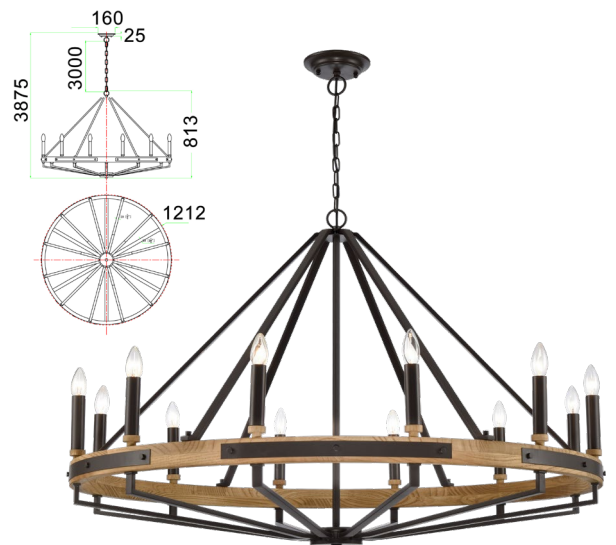

**FUNALE1**  
(6XE14)

**FUNALE2**  
(8XE14)

**FUNALE3**  
(12XE14)

## Interior Candelabra Natural Wood with Oil Rubbed Bronze Hardware Pendant Lights

- Input voltage: 220-240V
- Material: solid wood & iron
- Lamp holder: E14 (Max.60W globe)
- Globe not included
- For indoor use only

<b>Part No.</b>	<b>FUNALE1, FUNALE2, FUNALE3</b>
<b>Description</b>	PENDANT SES Candelabra Natural Wood with Oil Rubbed Bronze Hardware
<b>Material</b>	Solid wood & iron
<b>Lamp holder</b>	FUNALE1: 6XE14 (Max.60W) FUNALE2: 8XE14 (Max.60W) FUNALE3: 12XE14 (Max.60W)
<b>Product Dimensions</b>	Please see line drawings
<b>Suspension</b>	3000mm chain and cable
<b>Canopy size</b>	FUNALE1-2: Ø135x23mm FUNALE3: Ø160x25mm
<b>Box Weight</b>	FUNALE1: 9.0kg      FUNALE2: 13.0kg FUNALE3: 18.0kg
<b>Box Dimensions</b>	FUNALE1: 75x75x30cm FUNALE2: 95x95x33cm FUNALE3: 130x130x41cm
<b>Carton QTY</b>	1/1