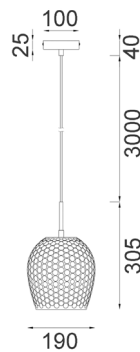

FOSSETTA

Interior Wine Glass Shape Dimpled Pendant Lights

- Input voltage: 220-240V
- Material: iron & glass
- Lamp holder: 1xE27 (Max.72W globe)
- Globe not included
- For indoor use only

Part No.	FOSSETTA1 & FOSSETTA2
Description	PENDANT ES 72W Amber / Mirror Finish Smokey Black Wine Glass Dimpled
Material	Iron & glass
Lamp holder	1xE27 (Max.72W)
Product Dimensions	Ø190x305mm
Suspension	3000mm cable
Canopy size	Ø100x25mm
Box Weight	1.2kg
Box Dimensions	26x26x34cm
Carton QTY	1/1

FOSSETTA1
(Amber)

FOSSETTA2
(Mirror Finish
Smokey Black)

*Must be installed by a licenced electrician (Installation instructions sheet provided in each product box)