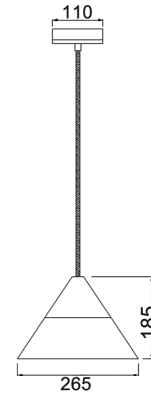

FINN SERIES

240V E27 PENDANT LAMPS

FEATURES

- Blonde wood & frosted glass
- Max.wattage: 40W
- ES base lamps
- Lamp not included
- IP20 for indoor use
- 1 year replacement warranty

FINN1

FINN2

FINN3

SPECIFICATIONS

CODE	DESCRIPTION	DIAM.	FITTING LENGTH	CABLE L.	HEIGHT	CARTON QTY
FINN1	BLONDE WOOD ES LONG CONE PENDANT	Ø130mm	320mm	3000mm	440mm	1/4
FINN2	BLONDE WOOD ES SML CONE PENDANT	Ø265mm	185mm	3000mm	305mm	1/4
FINN3	BLONDE WOOD ES MED CONE PENDANT	Ø195mm	245mm	3000mm	360mm	1/4