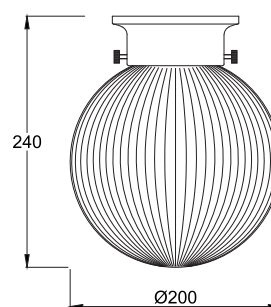

# D.I.Y. BATTEN FIXTURE

D.I.Y. Lighting

**DIYBAT09**  
(Black / Clear Glass)

**DIYBAT10**  
(Chrome / Clear Glass)

**DIYBAT11**  
(Black / Smoky Glass)

**DIYBAT12**  
(Chrome / Smoky Glass)

**Product Features:**

- Input voltage: 220-240V AC
- Surface mounted
- Material: iron & glass
- Globe type: B22 (Max.40W halogen globe)
- Globe not included
- Batten holder not included
- IP rating: IP20 for indoor use only
- Warranty: 1 year replacement

PART NO.	DESCRIPTION	MAX. WATT	DIAM	HEIGHT	WEIGHT	BOX	CARTON QTY
DIYBAT09	DIY Batten Fix LGE Spherical Ribbed Clr Black	40W	Ø200mm	240mm	1.12kg	25x25x31cm	1/8
DIYBAT10	DIY Batten Fix LGE Spherical Ribbed Clr Chrome	40W	Ø200mm	240mm	1.12kg	25x25x31cm	1/8
DIYBAT11	DIY Batten Fix LGE Spherical Ribbed Smoke Black	40W	Ø200mm	240mm	1.12kg	25x25x31cm	1/8
DIYBAT12	DIY Batten Fix LGE Spherical Ribbed Smoke Chrome	40W	Ø200mm	240mm	1.12kg	25x25x31cm	1/8