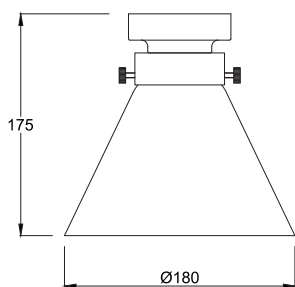

D.I.Y. BATTEN FIXTURE

D.I.Y. Lighting

DIYBAT05
(Black / Clear Glass)

DIYBAT06
(Chrome / Clear Glass)

DIYBAT07
(Black / Smoky Glass)

DIYBAT08
(Chrome / Smoky Glass)

Product Features:

- Input voltage: 220-240V AC
- Surface mounted
- Material: iron & glass
- Globe type: B22 (Max.40W halogen globe)
- Globe not included
- Batten holder not included
- IP rating: IP20 for indoor use only
- Warranty: 1 year replacement

PART NO.	DESCRIPTION	MAX. WATT	DIAM	HEIGHT	WEIGHT	BOX	CARTON QTY
DIYBAT05	DIY Batten Fix SML Cone Clr Black	40W	Ø180mm	175mm	0.77kg	23x23x19cm	1/12
DIYBAT06	DIY Batten Fix SML Cone Clr Chrome	40W	Ø180mm	175mm	0.77kg	23x23x19cm	1/12
DIYBAT07	DIY Batten Fix SML Cone Smoke Black	40W	Ø180mm	175mm	0.77kg	23x23x19cm	1/12
DIYBAT08	DIY Batten Fix SML Cone Smoke Chrome	40W	Ø180mm	175mm	0.77kg	23x23x19cm	1/12