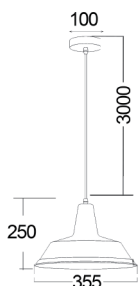

DIVO6
(Blue)