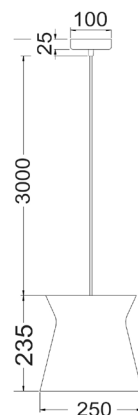

Decor Lighting

DIABLO

Interior Cone Flat Top Pendant Lights

- Input voltage: 220-240V
- Material: iron
- Lamp holder: 1xE27 (Max.72W globe)
- Globe not included
- For indoor use only
- Warranty: 1 year replacement

Part No.	DIABLO1-2
Description	PENDANT ES Cone Flat Top
Material	Iron
Lamp holder	1xE27 (Max.72W)
Product Dimensions	Ø250xH235mm
Suspension	3000mm cable
Canopy size	Ø100x25mm
Box Weight	1.3kg
Box Dimensions	31x31x30cm
Carton QTY	1/1