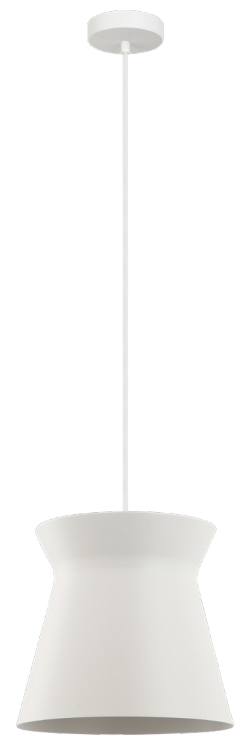

Decor Lighting

DIABLO

Interior Cone Flat Top Pendant Lights

- Input voltage: 220-240V
- Material: iron
- Lamp holder: 1xE27 (Max.72W globe)
- Globe not included
- For indoor use only
- Warranty: 1 year replacement

Part No.	DIABLO1-2
Description	PENDANT ES Cone Flat Top
Material	Iron
Lamp holder	1xE27 (Max.72W)
Product Dimensions	Ø250xH235mm
Suspension	3000mm cable
Canopy size	Ø100x25mm
Box Weight	1.3kg
Box Dimensions	31x31x30cm
Carton QTY	1/1

DIABLO1
(Black)

DIABLO2
(White)

*Must be installed by a licenced electrician (Installation instructions sheet provided in each product box)