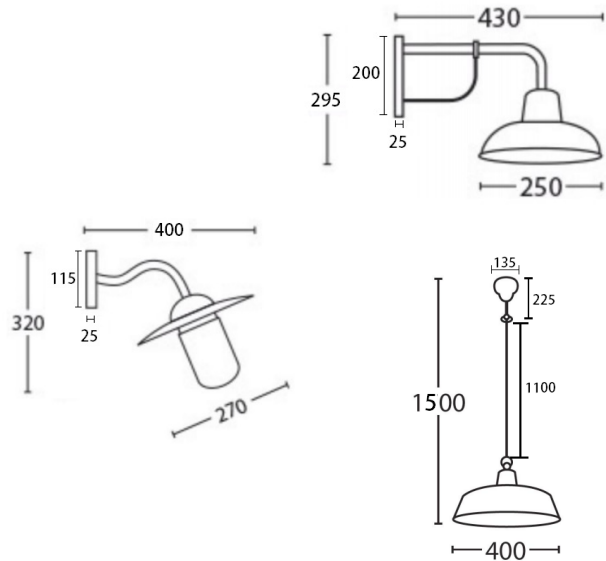

DEKSEL SERIES

Aged Copper Interior Wall / Pendant Lights & Exterior Wall Light

DEKSEL01
(Exterior Wall Light)

DEKSEL02
(Interior Wall Light/ Brass bracket, base & neck)

DEKSEL03
(Interior Pendant Light/ Brass bracket & base)

Decor Lighting

Product Features:

- Input voltage: 110-265V AC
- Shade: Aged oxidised solid copper
- Screw: stainless steel
- Lamp holder: E27 (Max.60W halogen globe)
- Globe not included
- IP rating: DEKSEL01: IP54 & DEKSEL02-03: IP23

IP54 Rated	IP23 Rated	2YEAR Replacement Warranty
----------------------	----------------------	---

PART NO.	DESCRIPTION	LAMP HOLDER	MAX. WATT	IP	CANOPY (mm)	BACK PLATE (mm)	SUSPENSION (mm)	WEIGHT (kg)	BOX (cm)	CARTON QTY
DEKSEL01	WALL MATT AGED COP CLR Glass IP54	E27	60W	IP54	-	Ø115x25	-	1.5	35x27x26	1/4
DEKSEL02	WALL MATT AGED COP IP23 (Brass Bracket, base & neck)	E27	60W	IP23	-	200x25	-	1.9	46x32x28	1/4
DEKSEL03	PENDANT AGED COP IP23 (Brass bracket & base)	E27	60W	IP23	Ø135	-	1100 Chain & cable	3.1	42x42x25	1/4